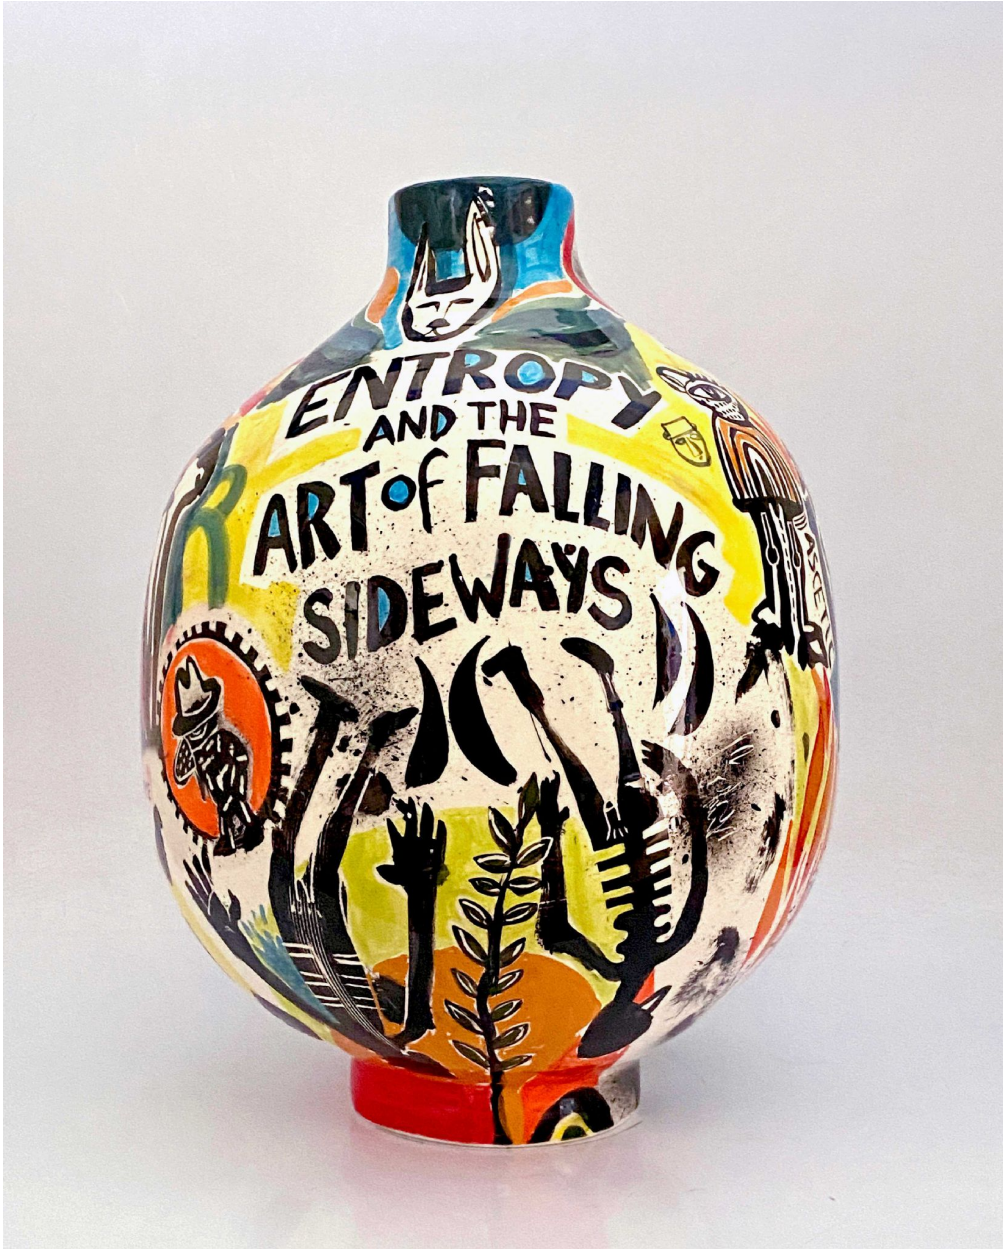

KNYSNA FINE ART

Andrew Mogridge, *Entropy*
ceramic, 52 x 36 x 36 cm (20 3/8 x 14 1/8 x 14 1/8 in.)