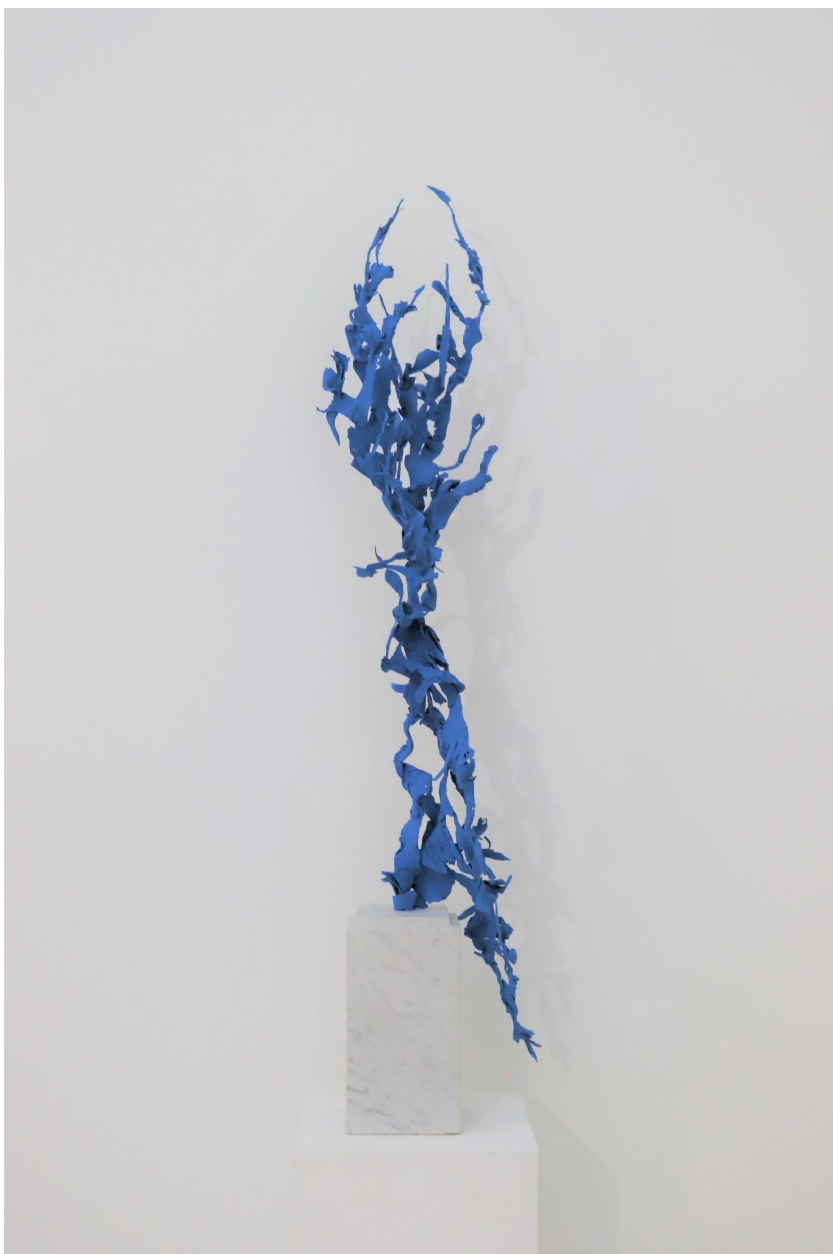

# KNYSNA FINE ART

---

Arabella Caccia, *Flight*  
124 x 26 x 25 cm (48 3/4 x 10 1/8 x 9 3/4 in.)