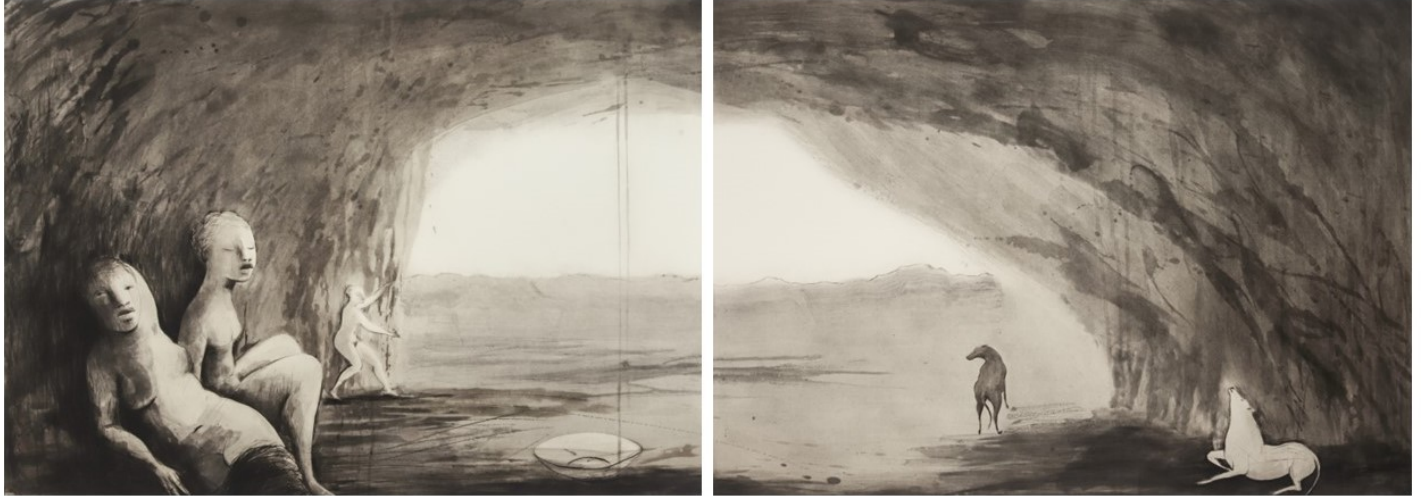

# KNYSNA FINE ART

---

Deborah Bell, *She Wolf*  
etching ed.3/8, 80 x 222 cm (31 3/8 x 87 3/8 in.)