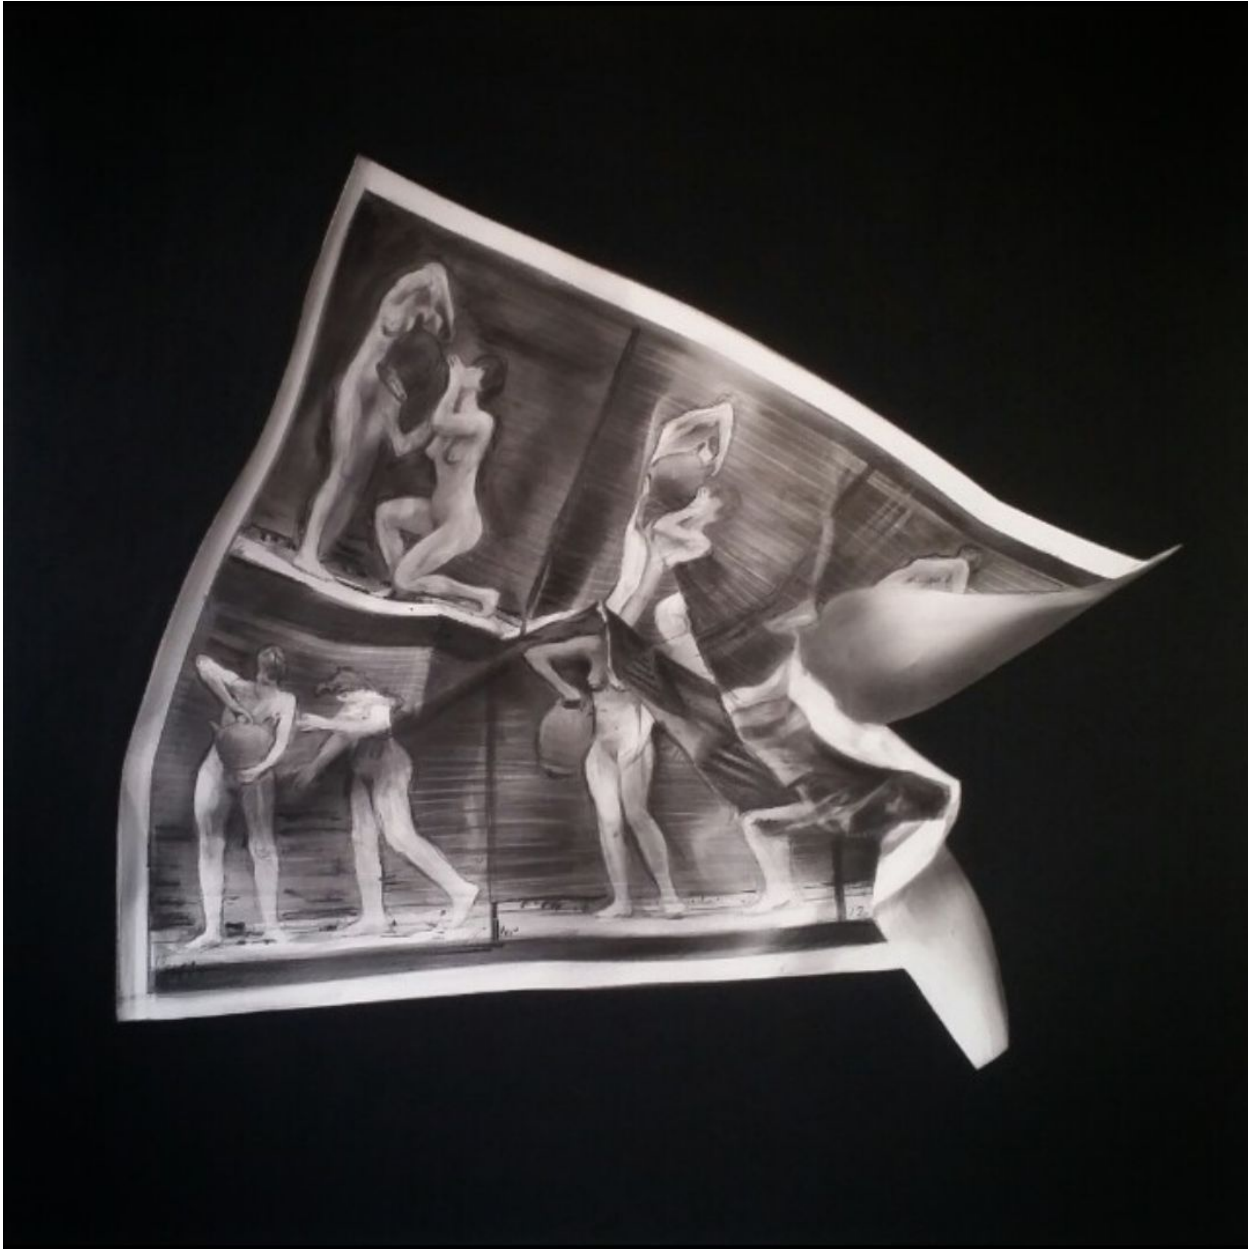

# KNYSNA FINE ART

---

Henk Serfontein, *From water to wine I*  
90 x 90 cm (35 3/8 x 35 3/8 in.)