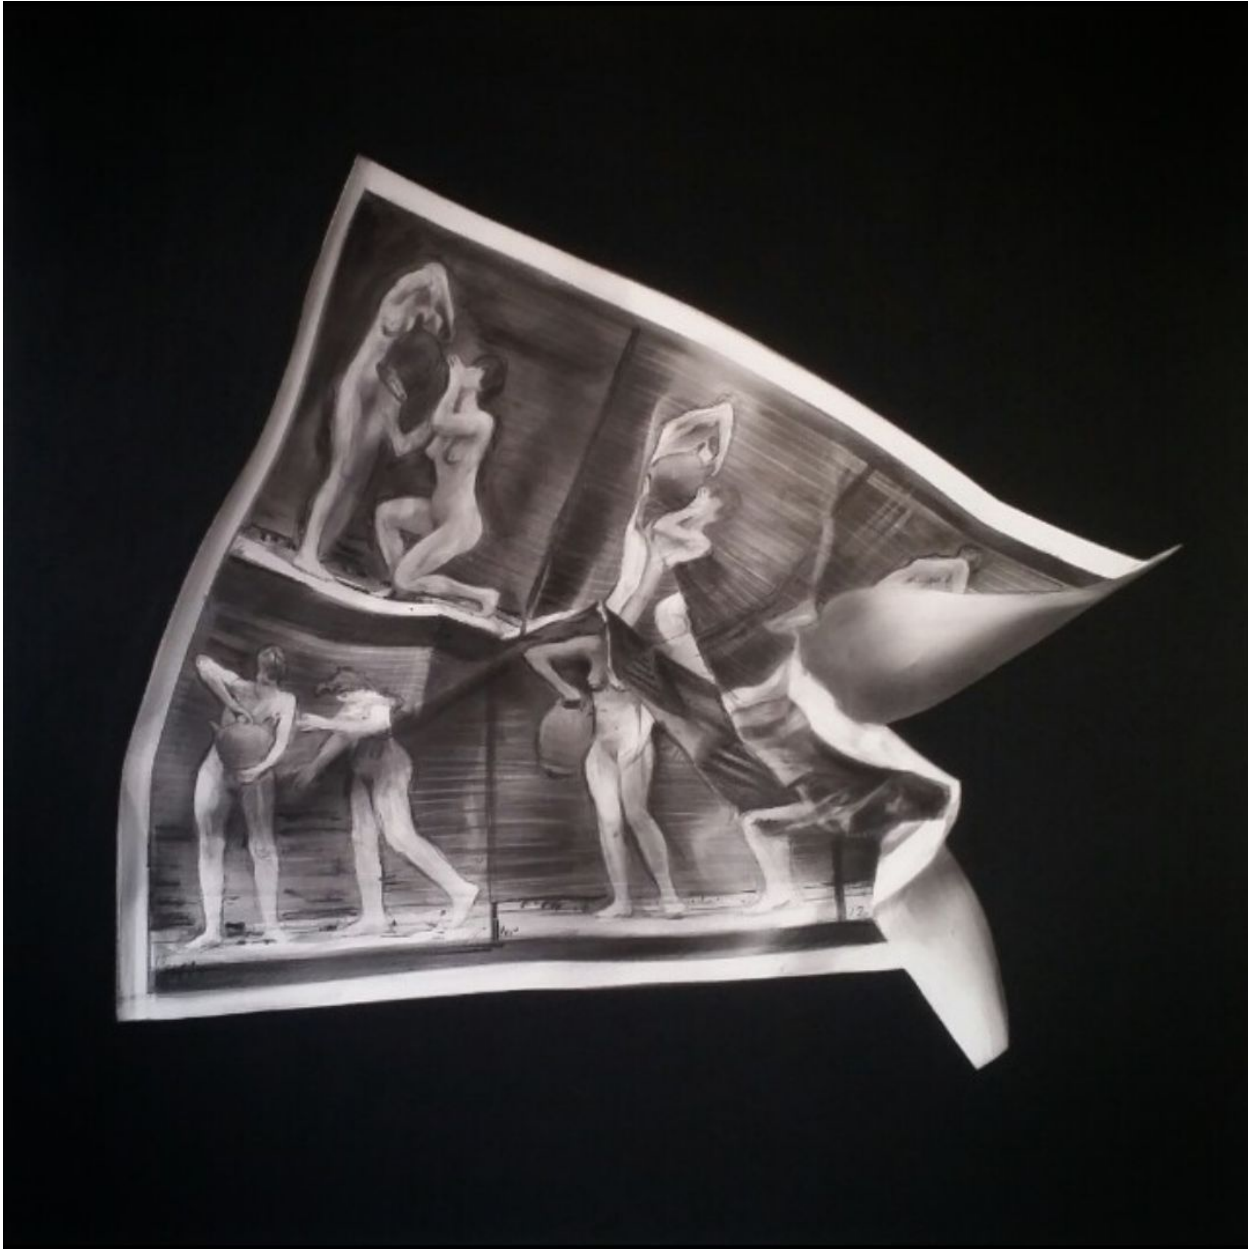

KNYSNA FINE ART

Henk Serfontein, *From water to wine I*
90 x 90 cm (35 3/8 x 35 3/8 in.)