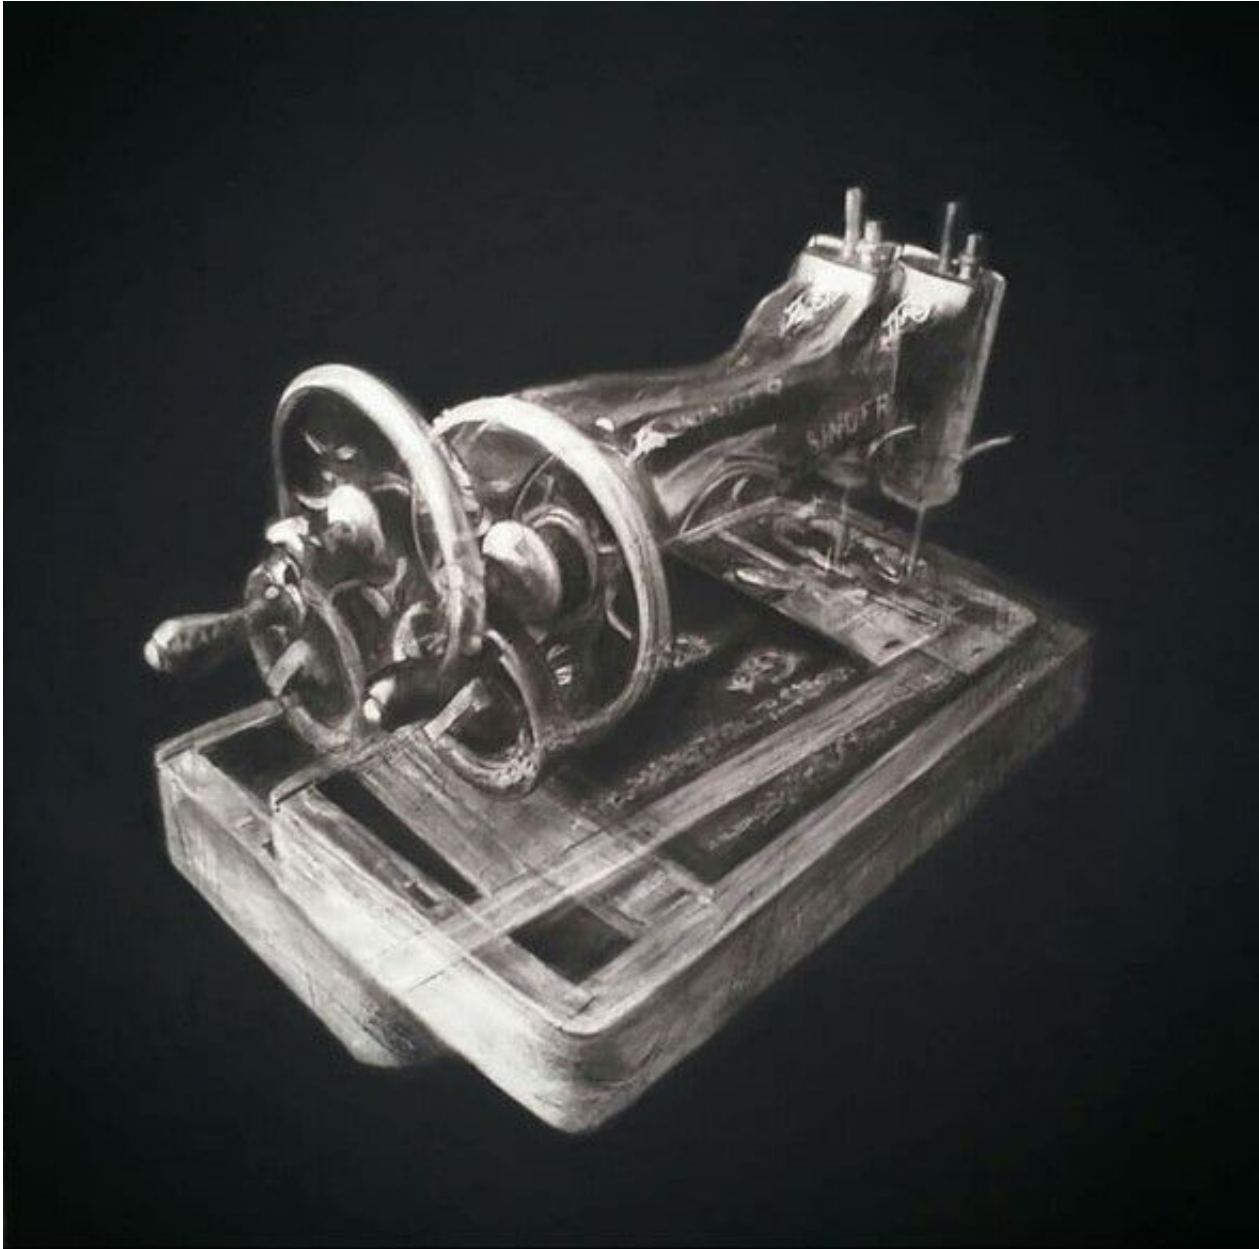

KNYSNA FINE ART

Henk Serfontein, *The Singer*
90 x 90 cm (35 3/8 x 35 3/8 in.)