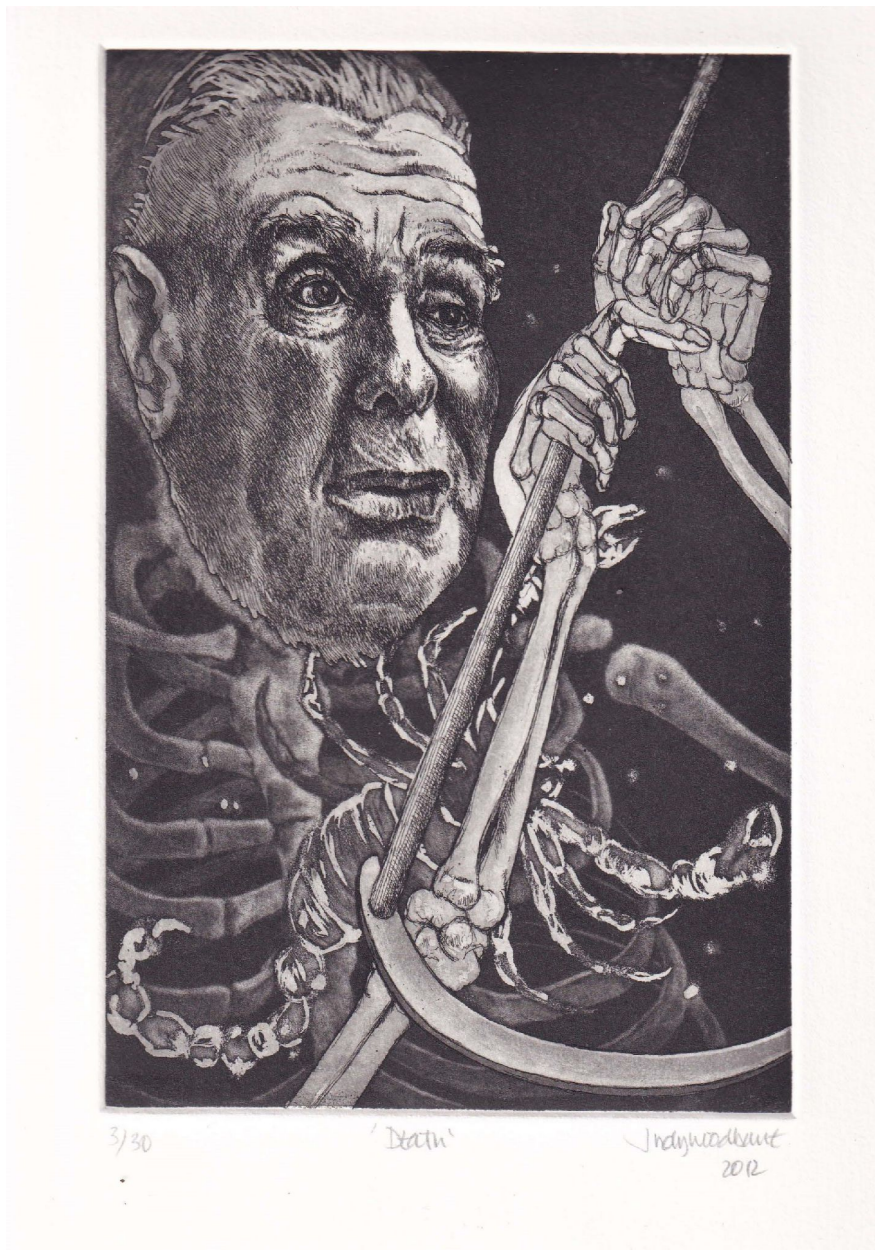

KNYSNA FINE ART

Judy Woodborne, *Death*
etching, 19.5 x 12.5 cm (7 5/8 x 4 7/8 in.)