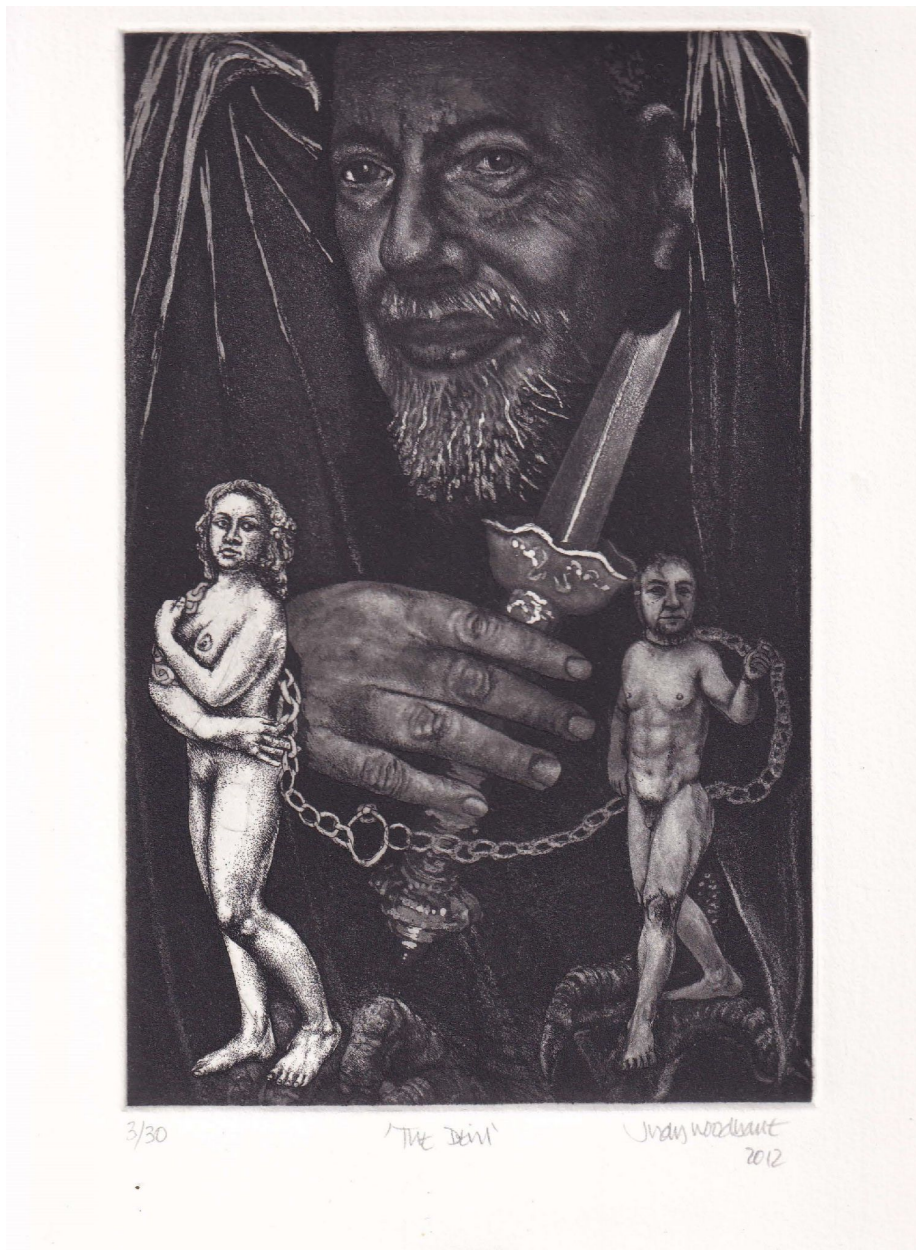

KNYSNA FINE ART

Judy Woodborne, *The Devil*
etching, 19.5 x 12.5 cm (7 5/8 x 4 7/8 in.)