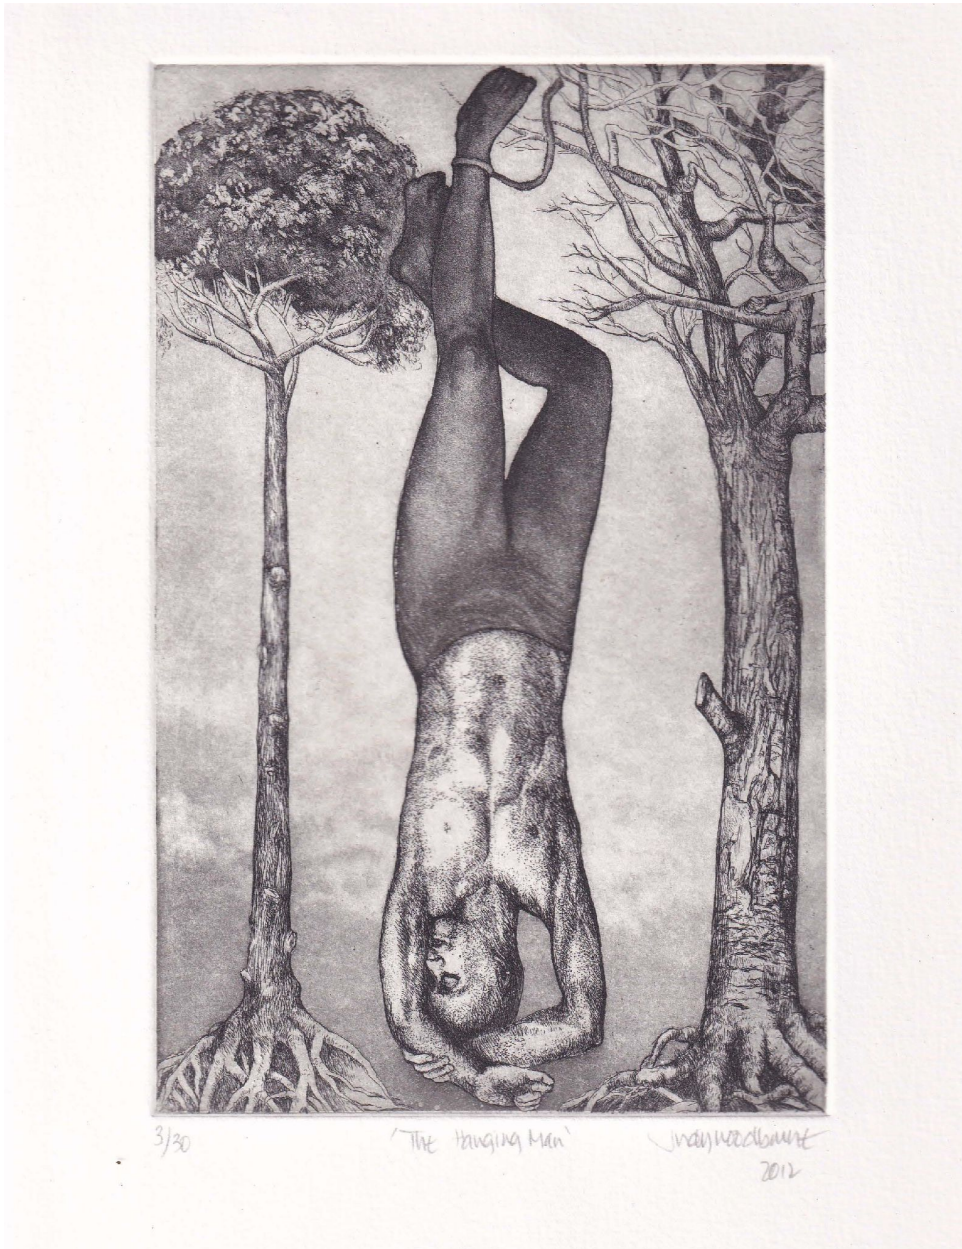

KNYSNA FINE ART

Judy Woodborne, *The Hanging Man*
etching, 19.5 x 12.5 cm (7 5/8 x 4 7/8 in.)