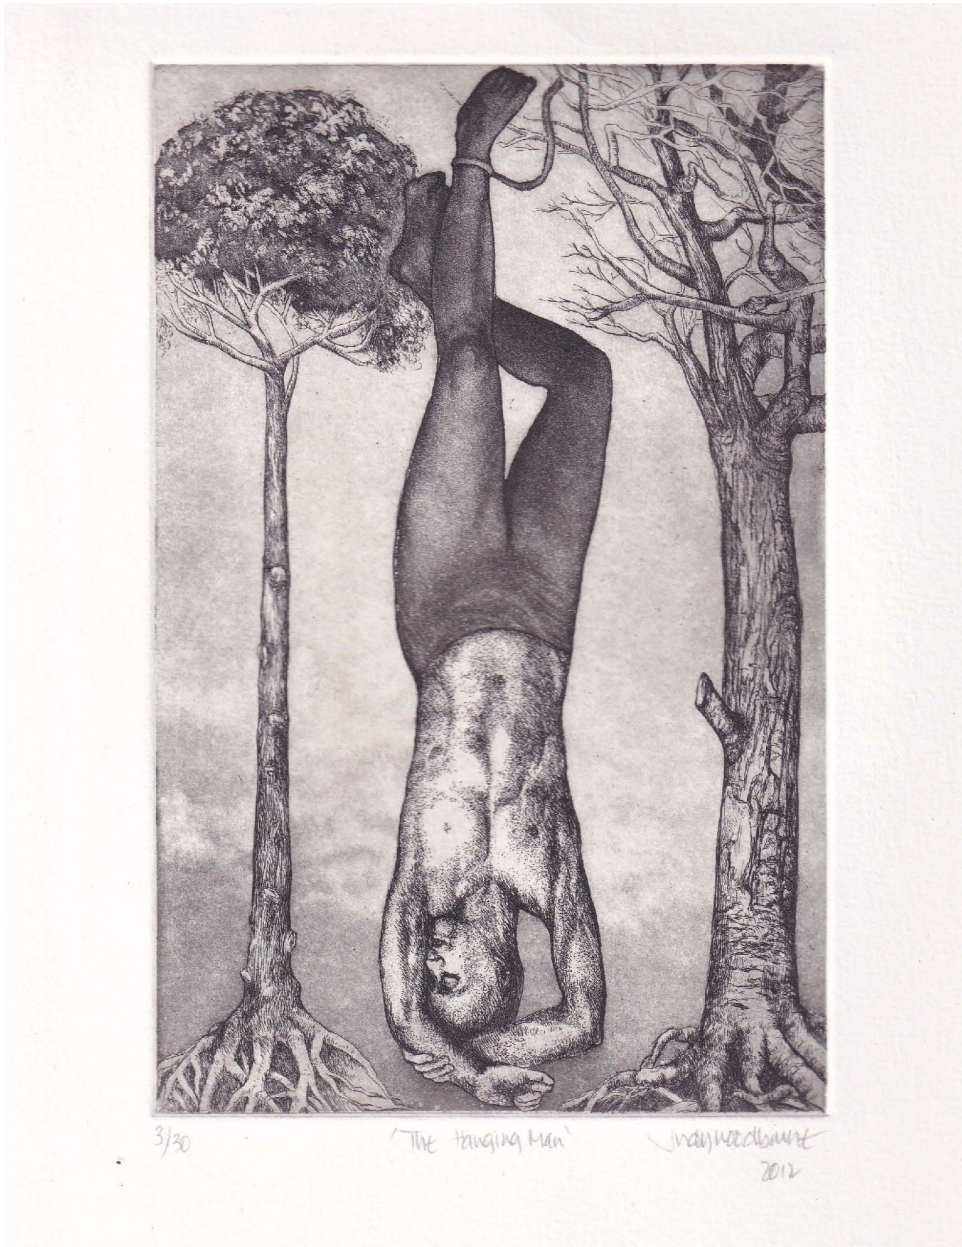

# KNYSNA FINE ART

---

Judy Woodborne, *The Hanging Man*  
etching, 19.5 x 12.5 cm (7 5/8 x 4 7/8 in.)