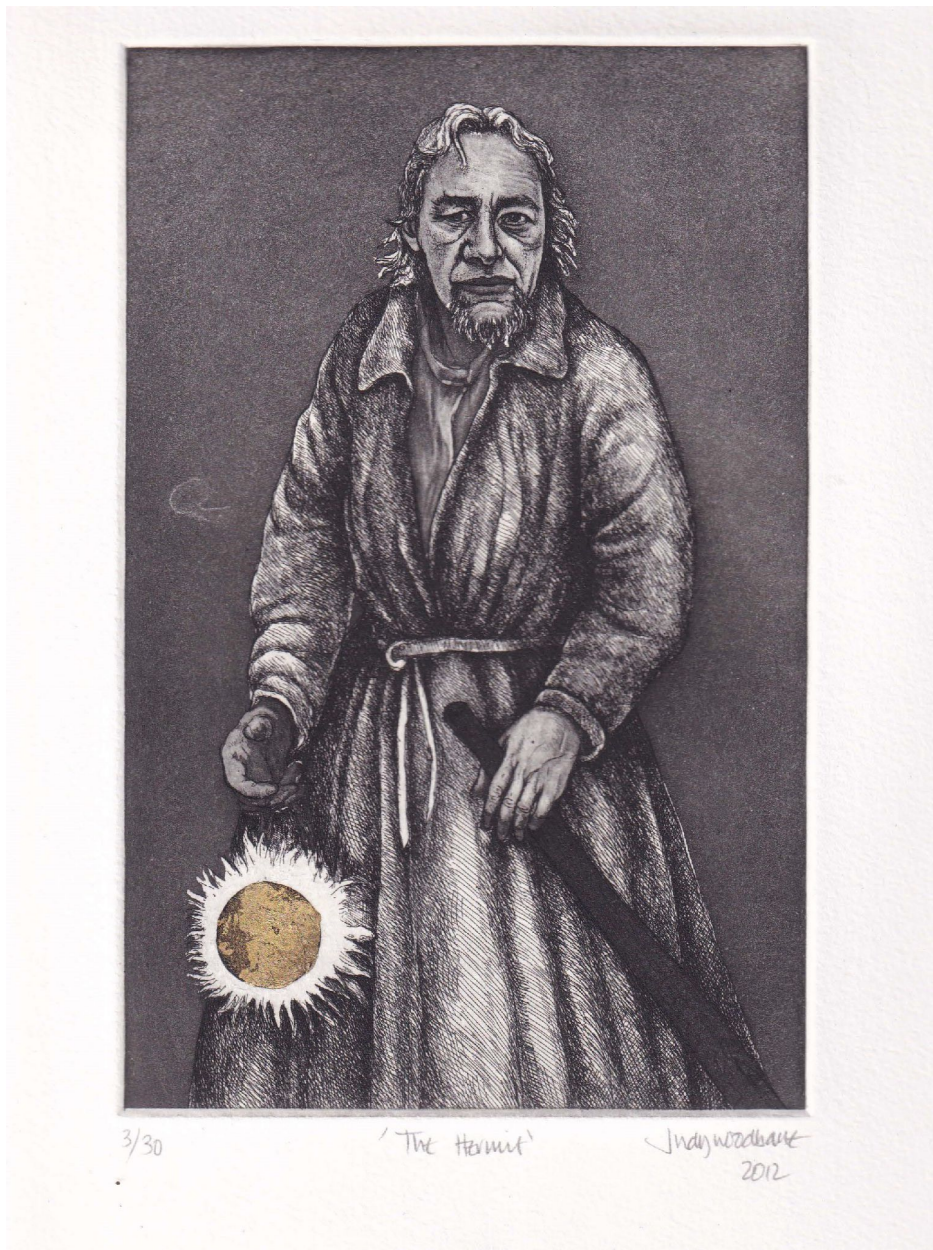

KNYSNA FINE ART

Judy Woodborne, *The Hermit*
etching, 19.5 x 12.5 cm (7 5/8 x 4 7/8 in.)