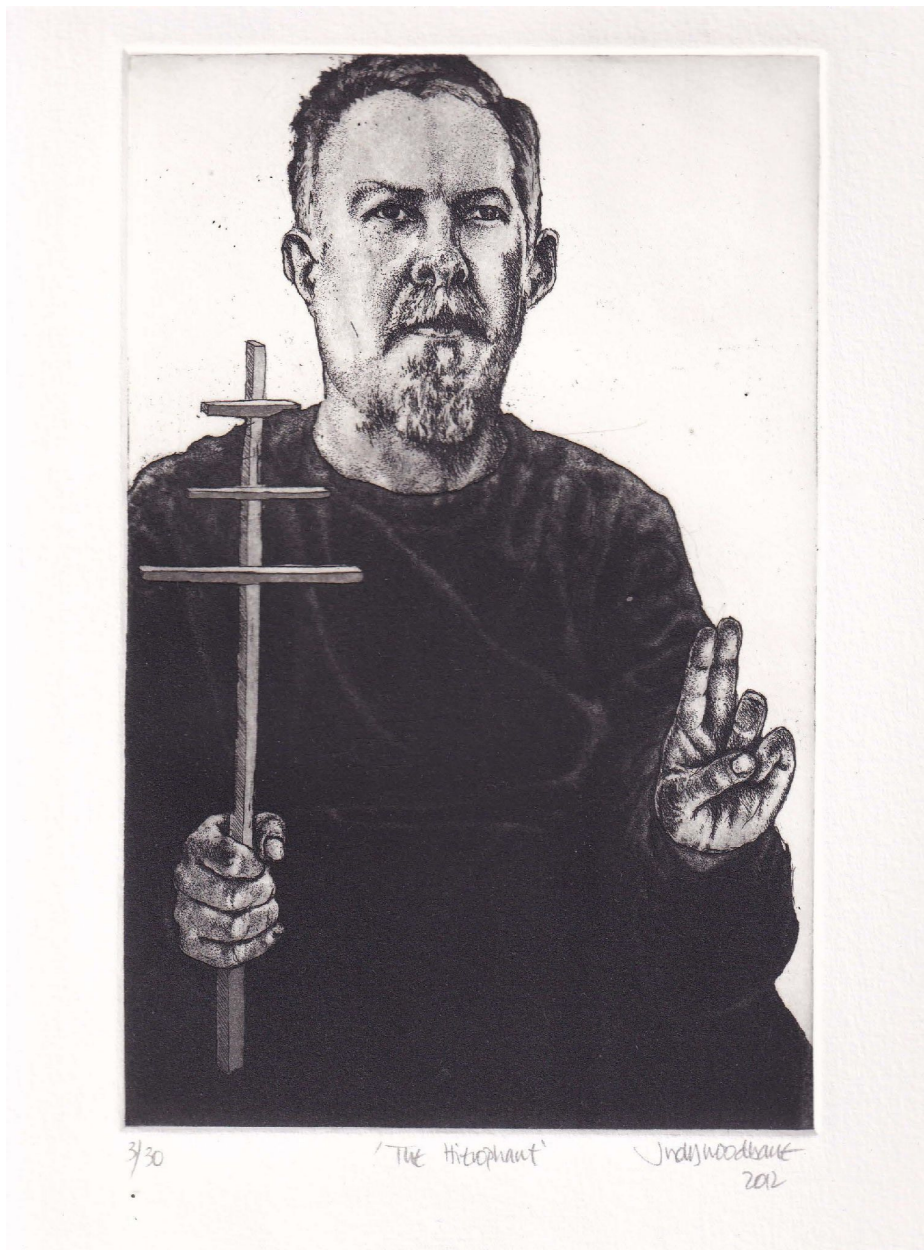

KNYSNA FINE ART

Judy Woodborne, *The Hierophant*
etching, 19.5 x 12.5 cm (7 5/8 x 4 7/8 in.)