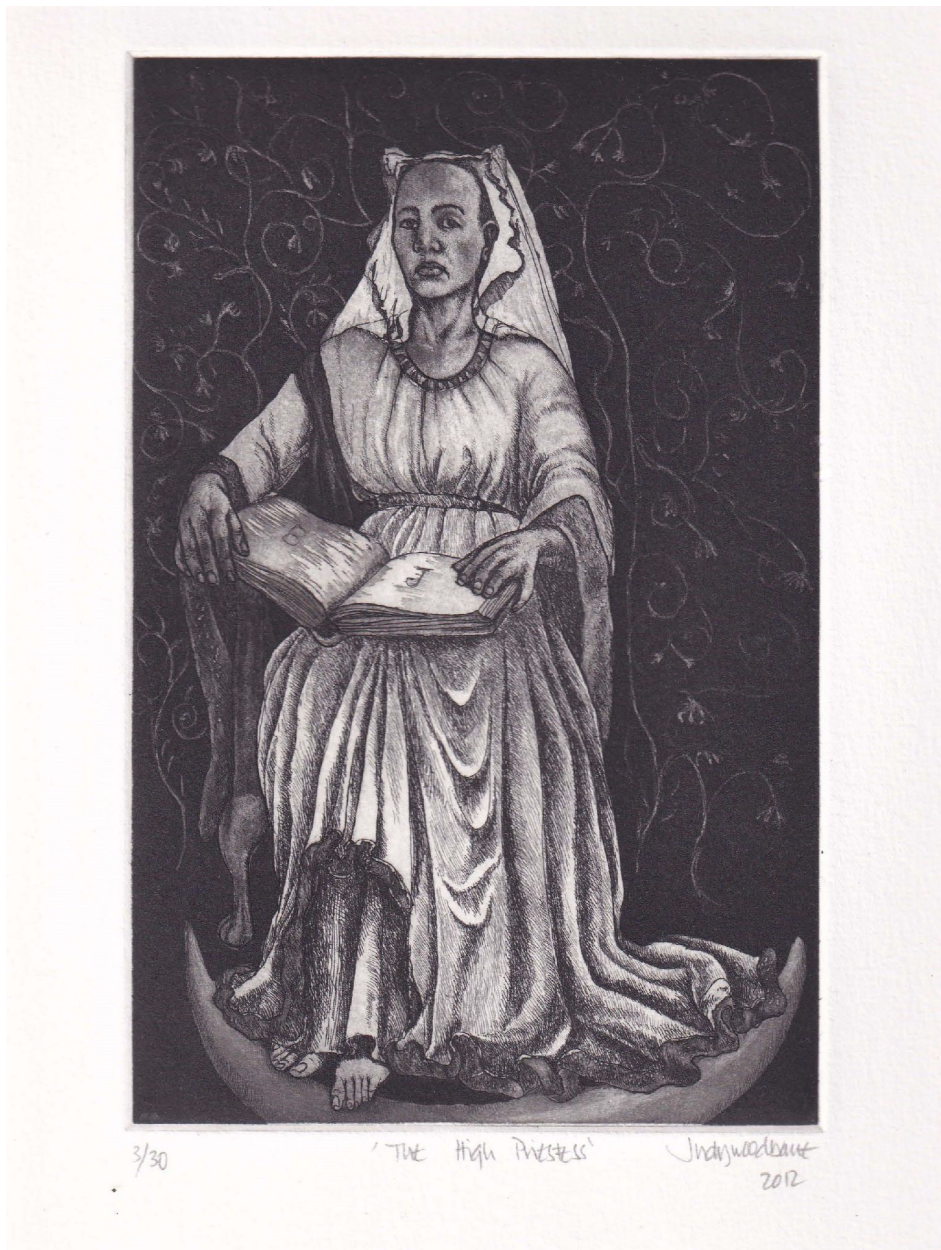

# KNYSNA FINE ART

---

Judy Woodborne, *The High Priestess*  
etching, 19.5 x 12.5 cm (7 5/8 x 4 7/8 in.)