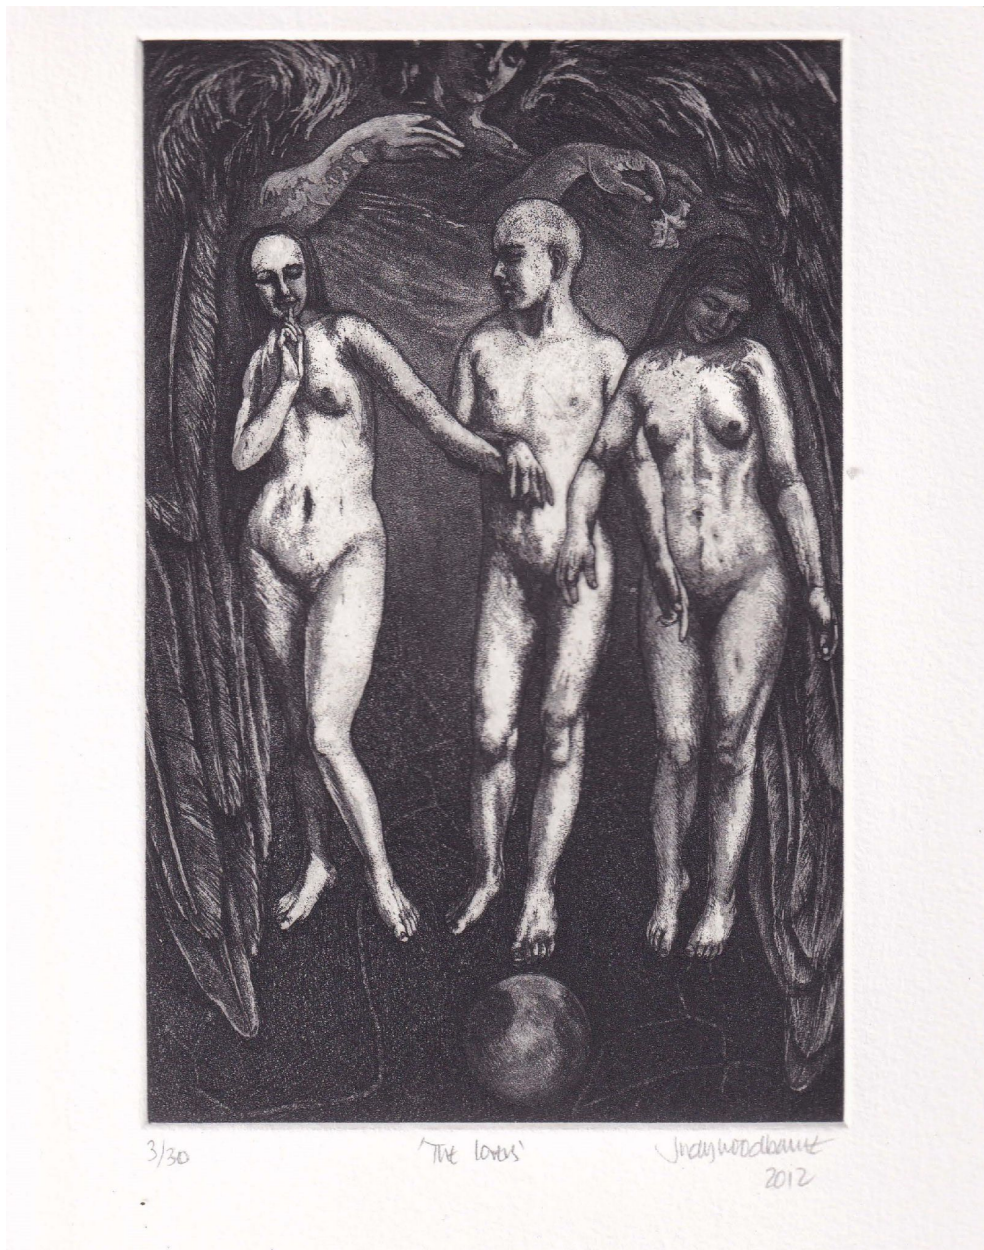

KNYSNA FINE ART

Judy Woodborne, *The Lovers*
etching, 19.5 x 12.5 cm (7 5/8 x 4 7/8 in.)