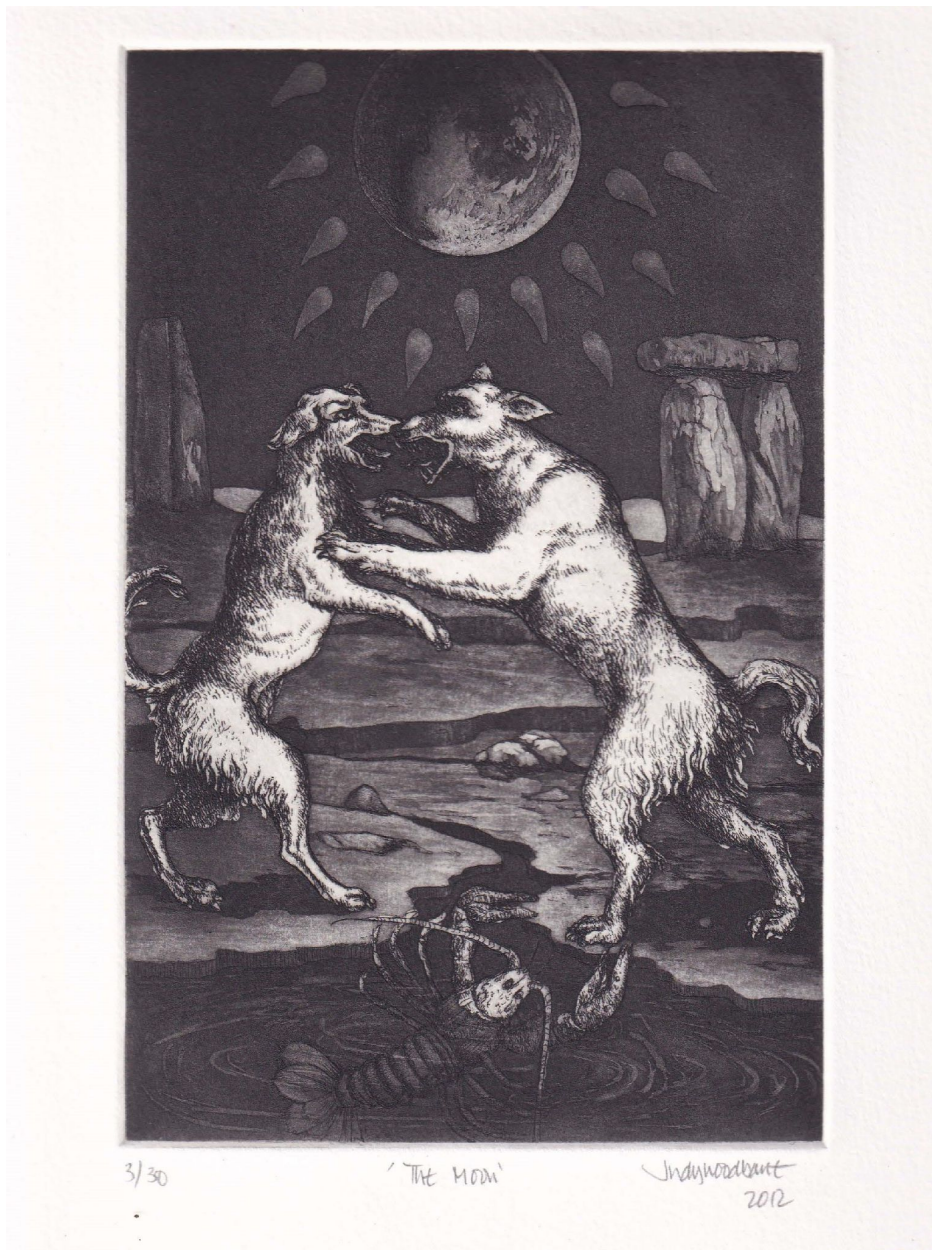

KNYSNA FINE ART

Judy Woodborne, *The Moon*
etching, 19.5 x 12.5 cm (7 5/8 x 4 7/8 in.)