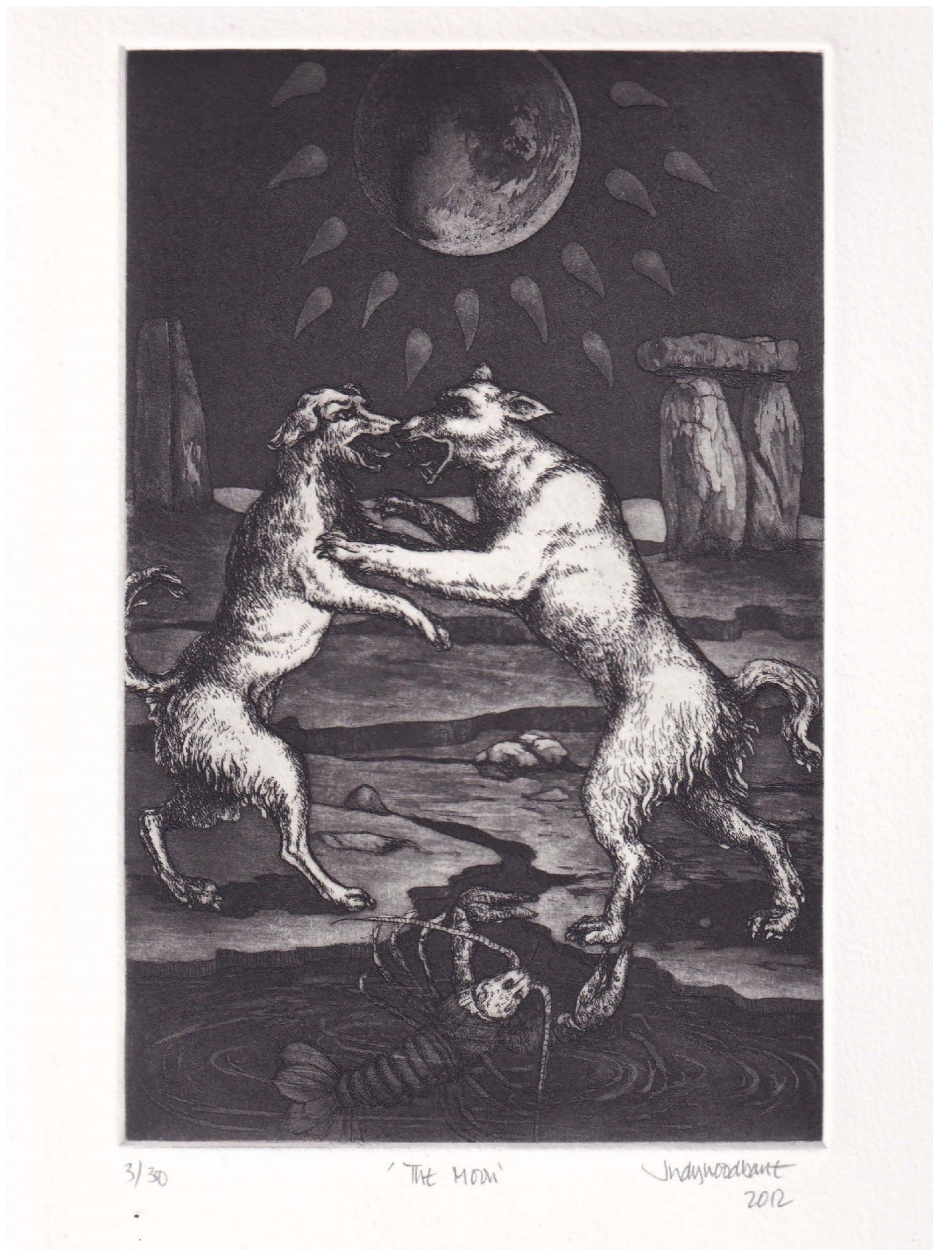

KNYSNA FINE ART

Judy Woodborne, *The Moon*
etching, 19.5 x 12.5 cm (7 5/8 x 4 7/8 in.)