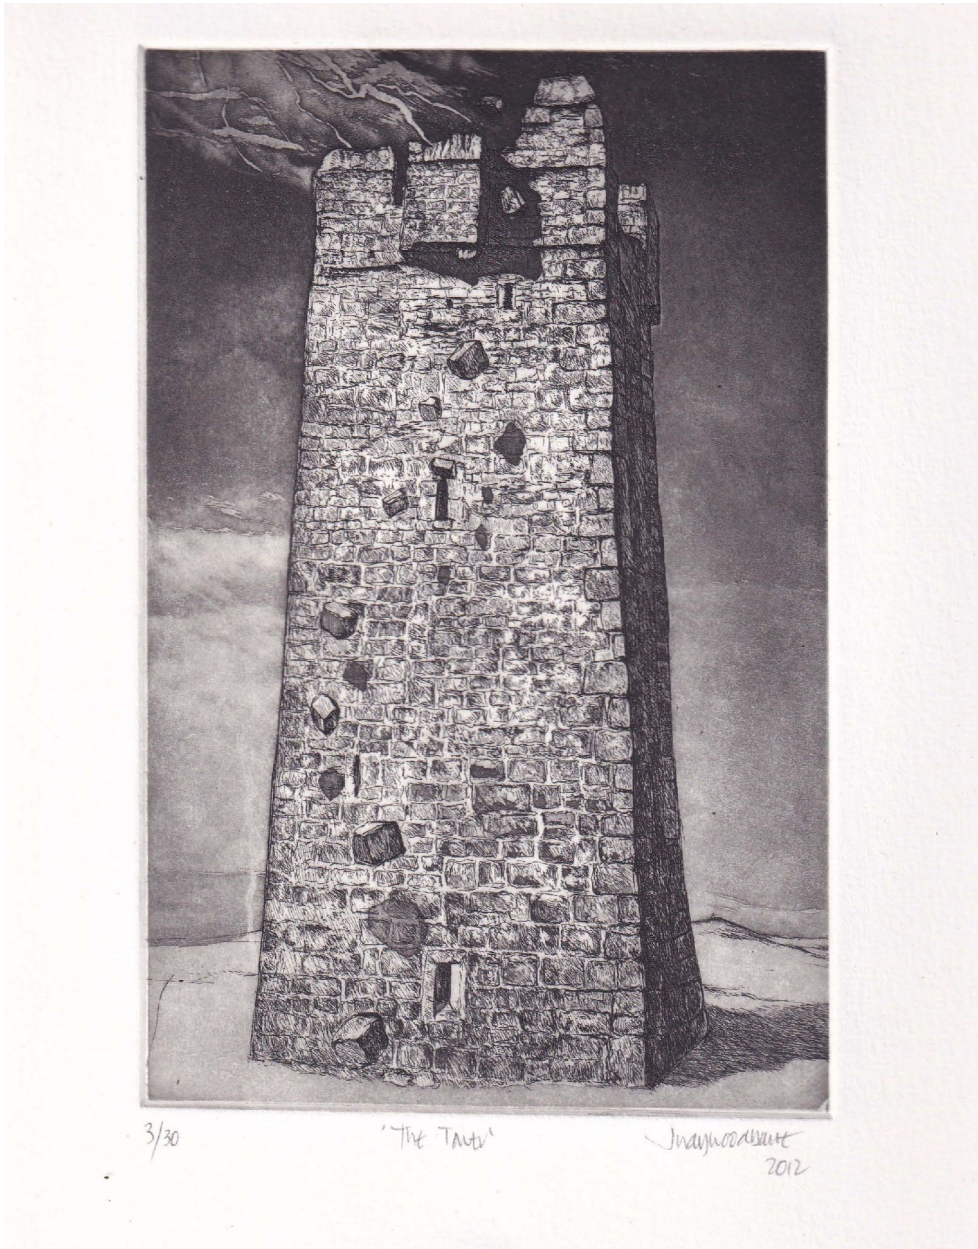

KNYSNA FINE ART

Judy Woodborne, *The Tower*
etching, 19.5 x 12.5 cm (7 5/8 x 4 7/8 in.)