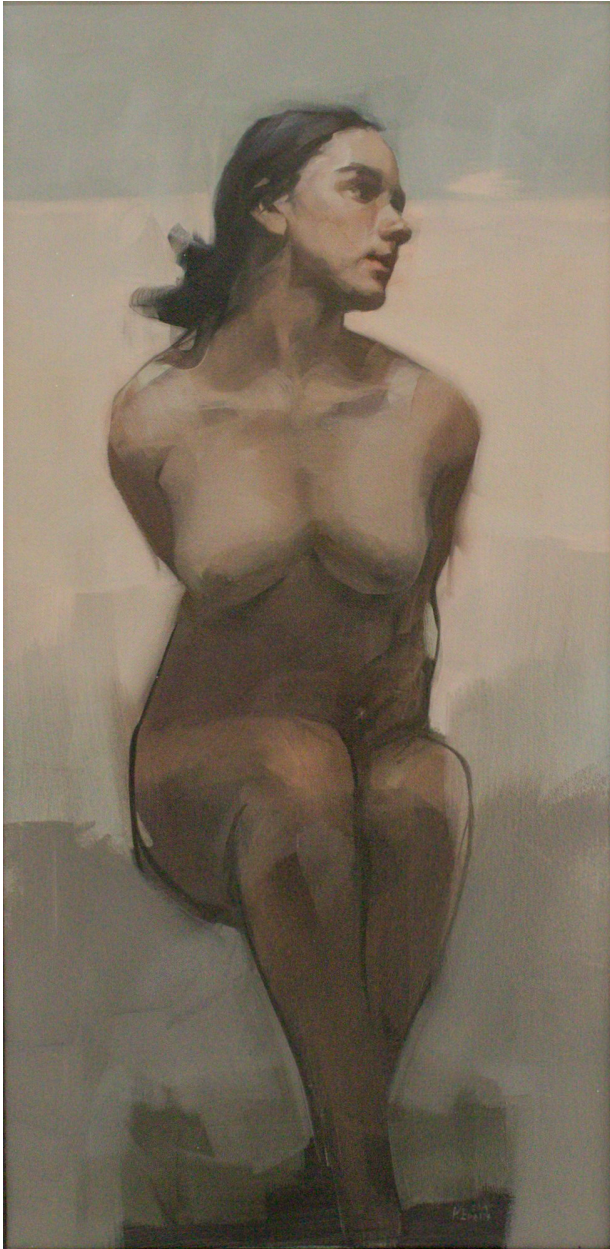

# KNYSNA FINE ART

---

Kerri Evans, *Youthful Study 4*  
oil on canvas, 76 x 38 cm (29 7/8 x 15 in.)