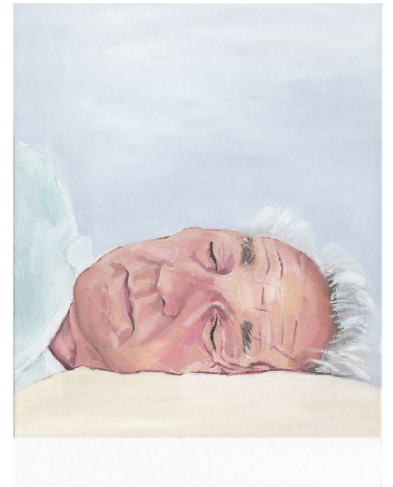

KNYSNA FINE ART

Leon Vermeulen, *Fast Time I no. 1-3*
oil on canvas