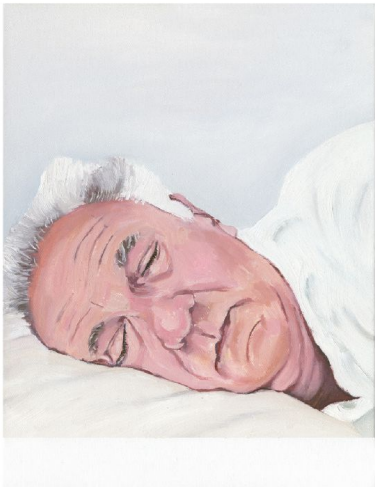

KNYSNA FINE ART

Leon Vermeulen, *Fast Time I no. 1-3*
oil on canvas