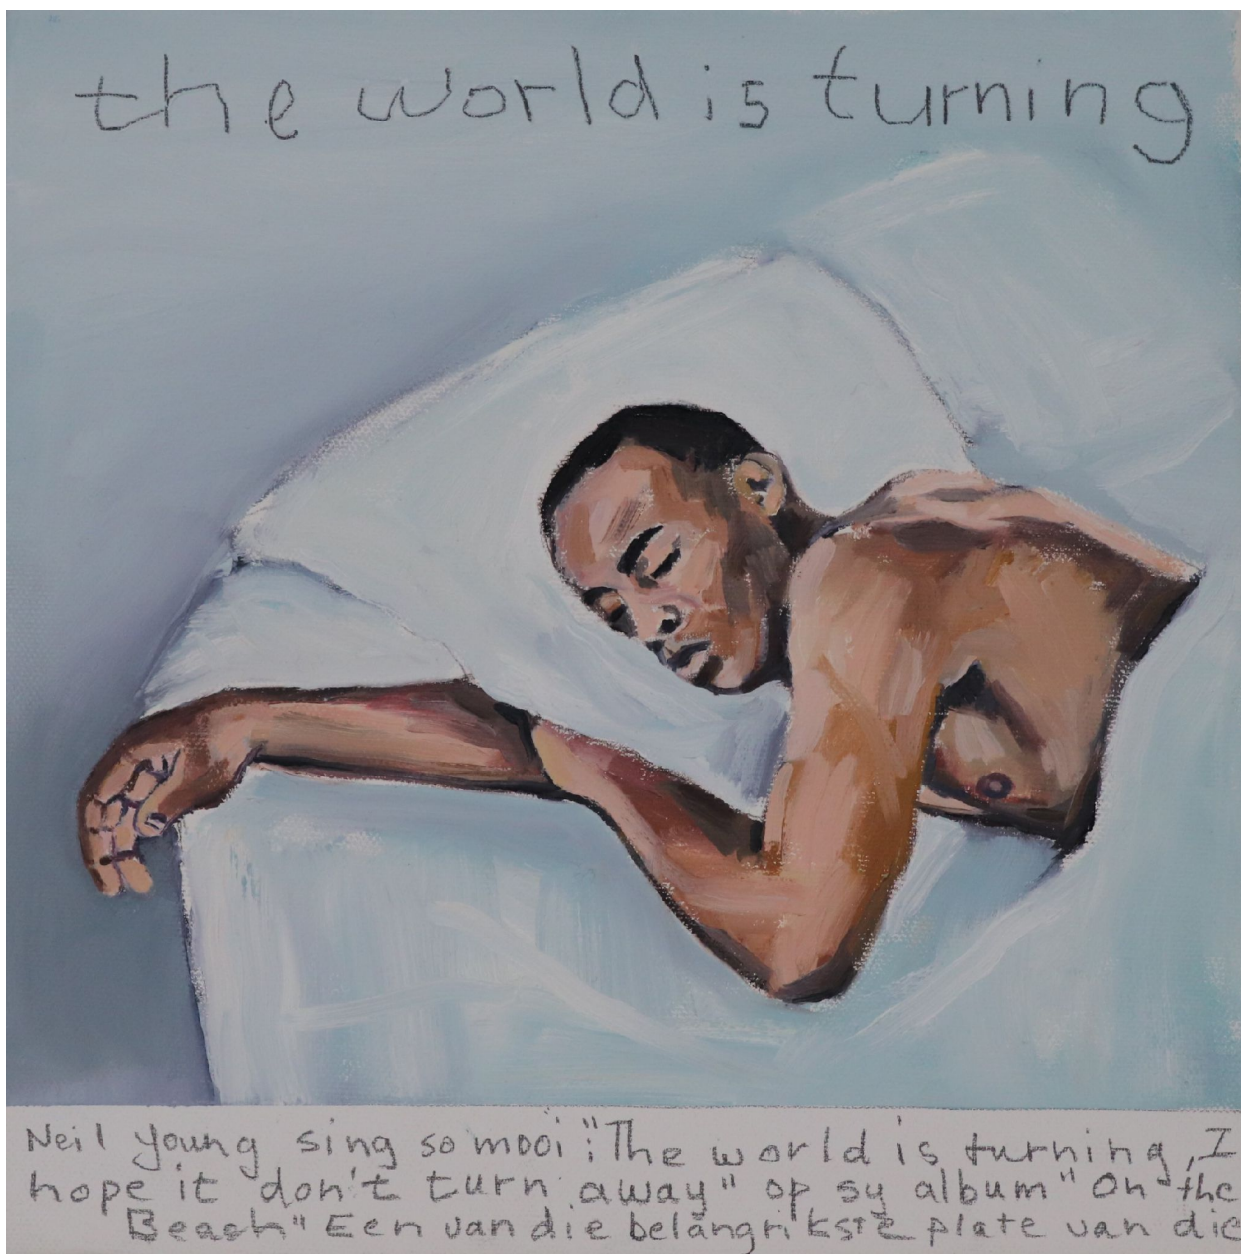

KNYSNA FINE ART

Leon Vermeulen, *The world is turning*
30 x 30 cm (11 3/4 x 11 3/4 in.)