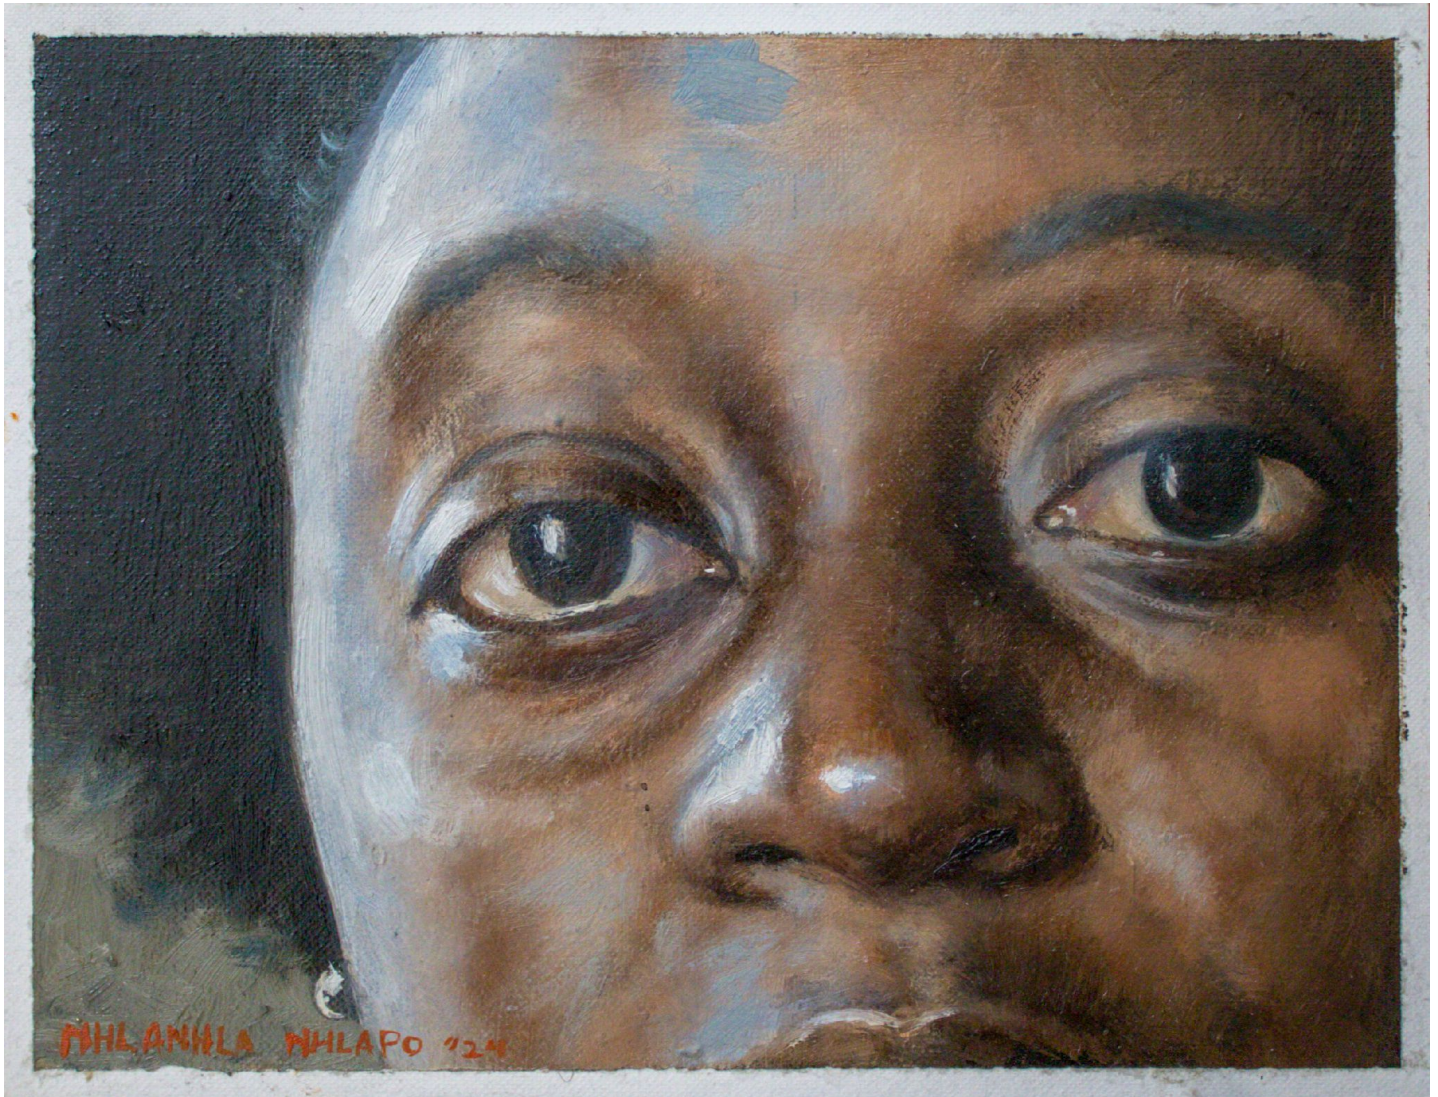

KNYSNA FINE ART

Nhlanhla Nhlapo, *Study portrait of Lerato*
oil on canvas paper, 16.5 x 21.5 cm (6 3/8 x 8 3/8 in.)