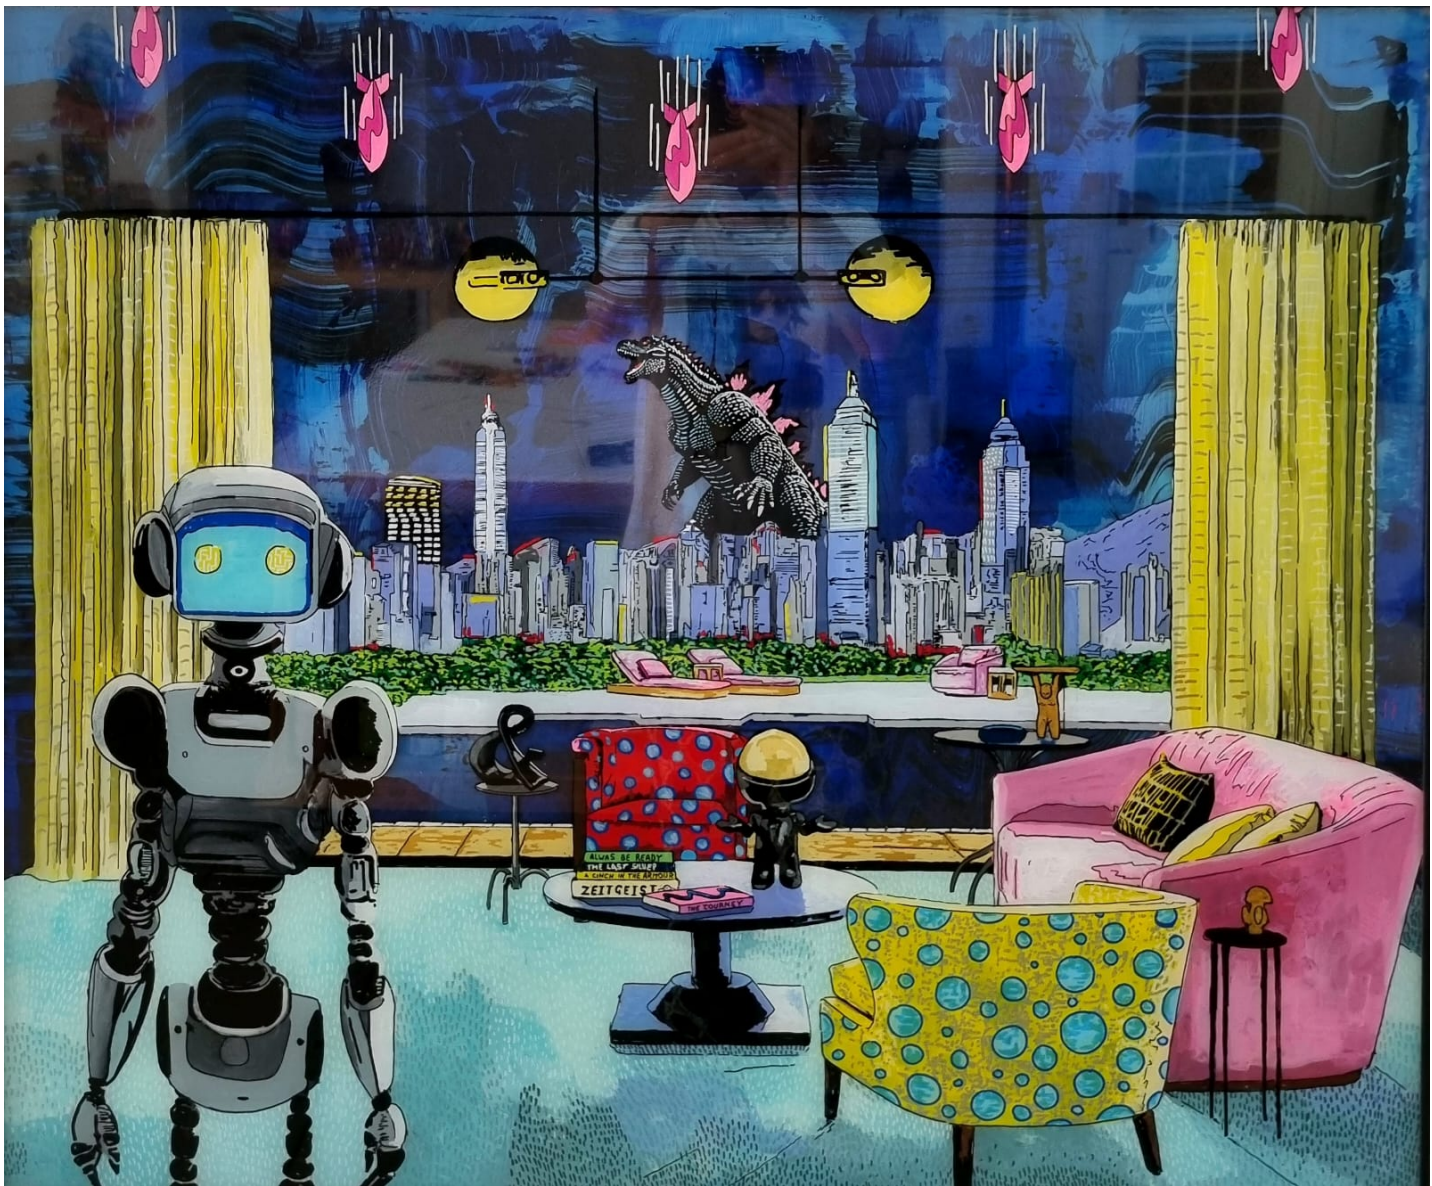

KNYSNA FINE ART

Norman O'Flynn, *Interior with Kentridge*
acrylic on acrylic glass & canvas, 80 x 95 cm (31 3/8 x 37 3/8 in.)