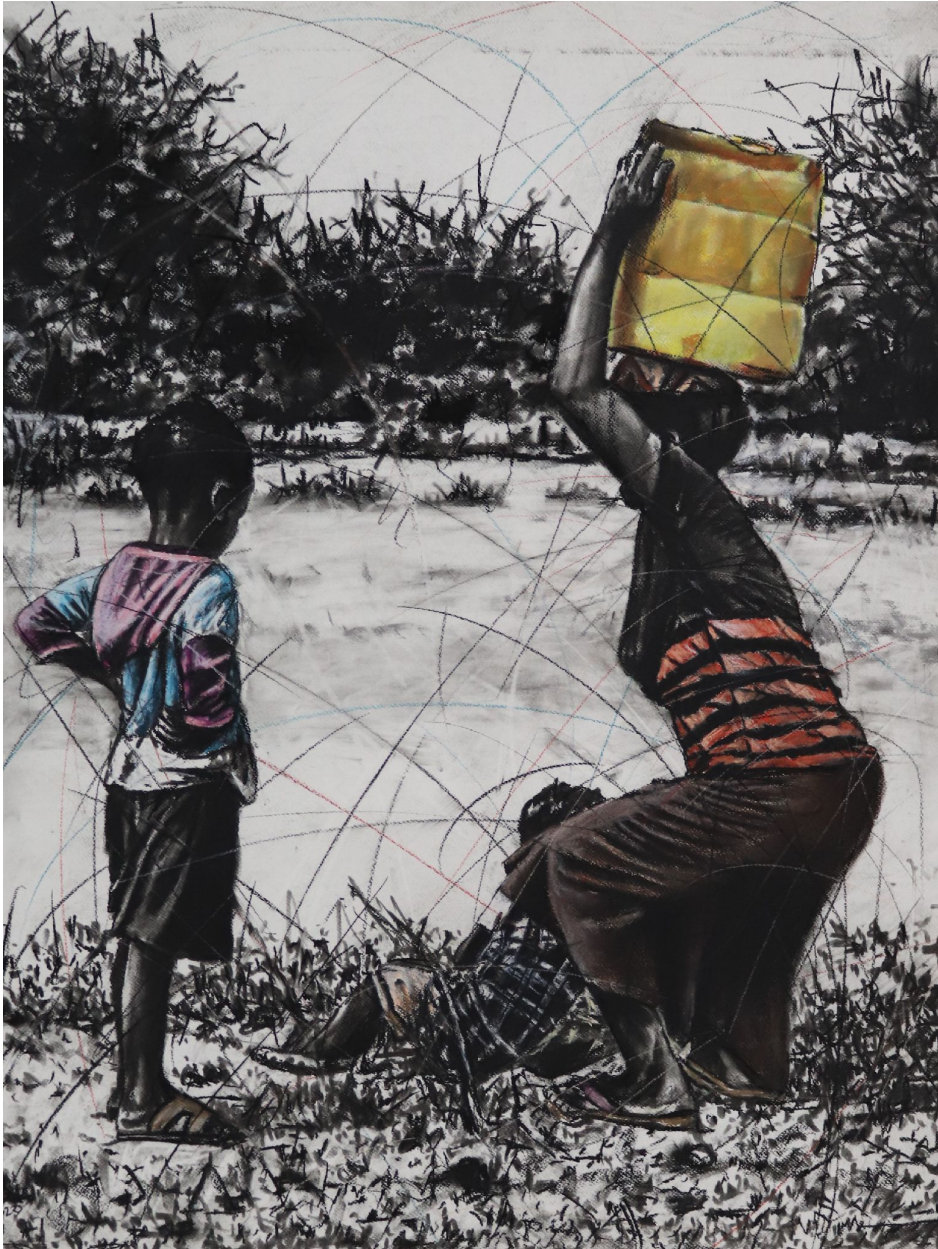

KNYSNA FINE ART

Phillemon Hlungwani, *Pfuka hi amba (wake up and walk)*
100 x 75 cm (39 1/4 x 29 1/2 in.)