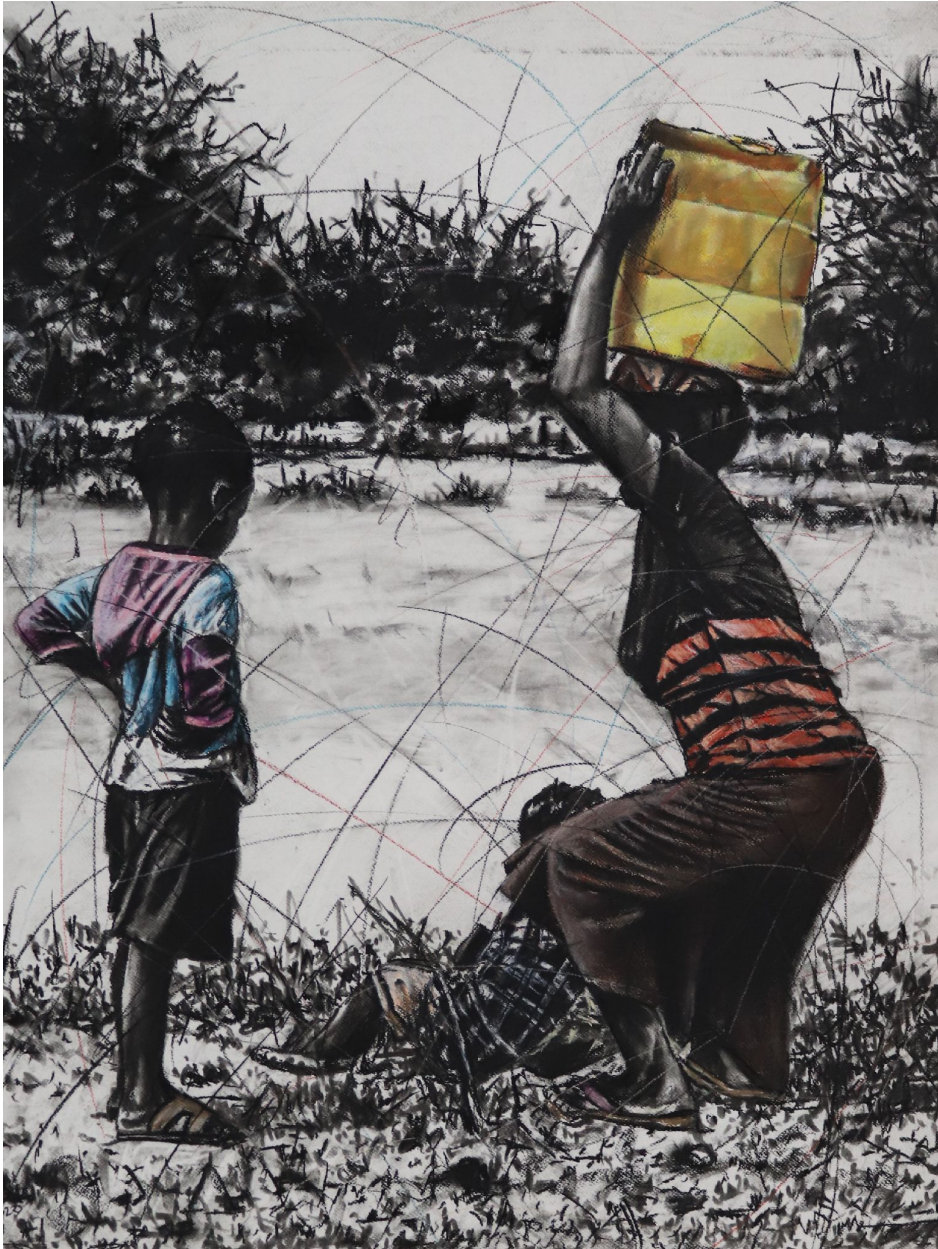

# KNYSNA FINE ART

---

Phillemon Hlungwani, *Pfuka hi amba (wake up and walk)*  
100 x 75 cm (39 1/4 x 29 1/2 in.)