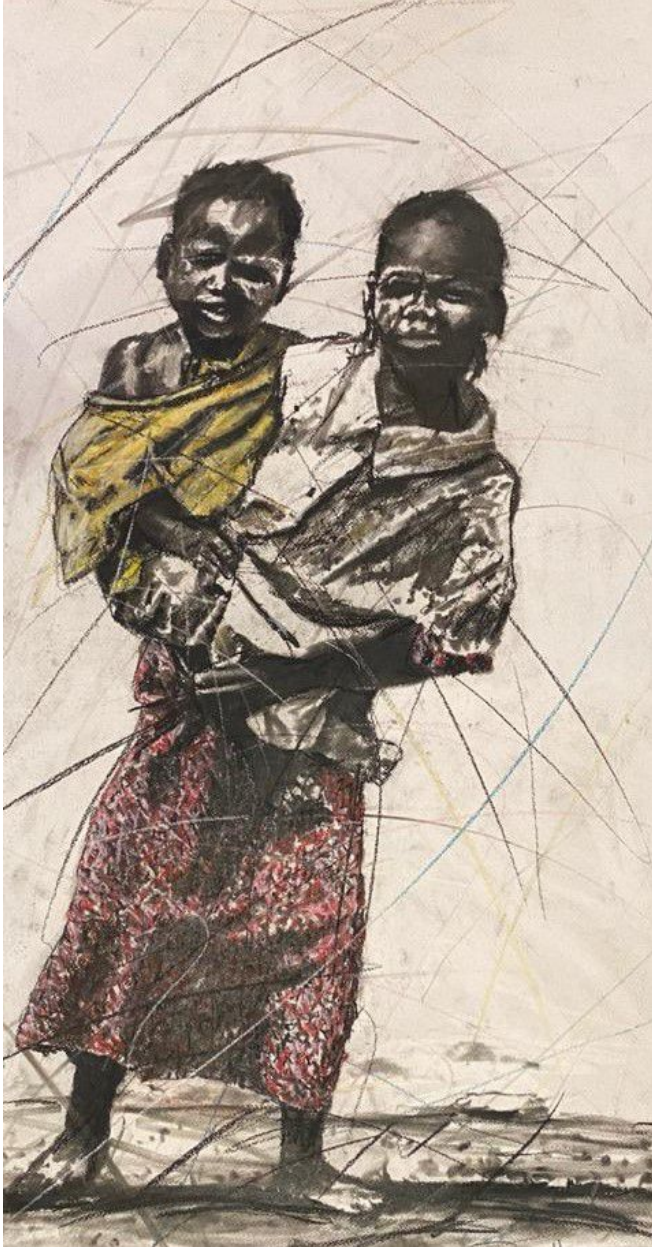

KNYSNA FINE ART

Phillemon Hlungwani, *Rirhandzu I (love)*
90 x 50 cm (35 3/8 x 19 5/8 in.)