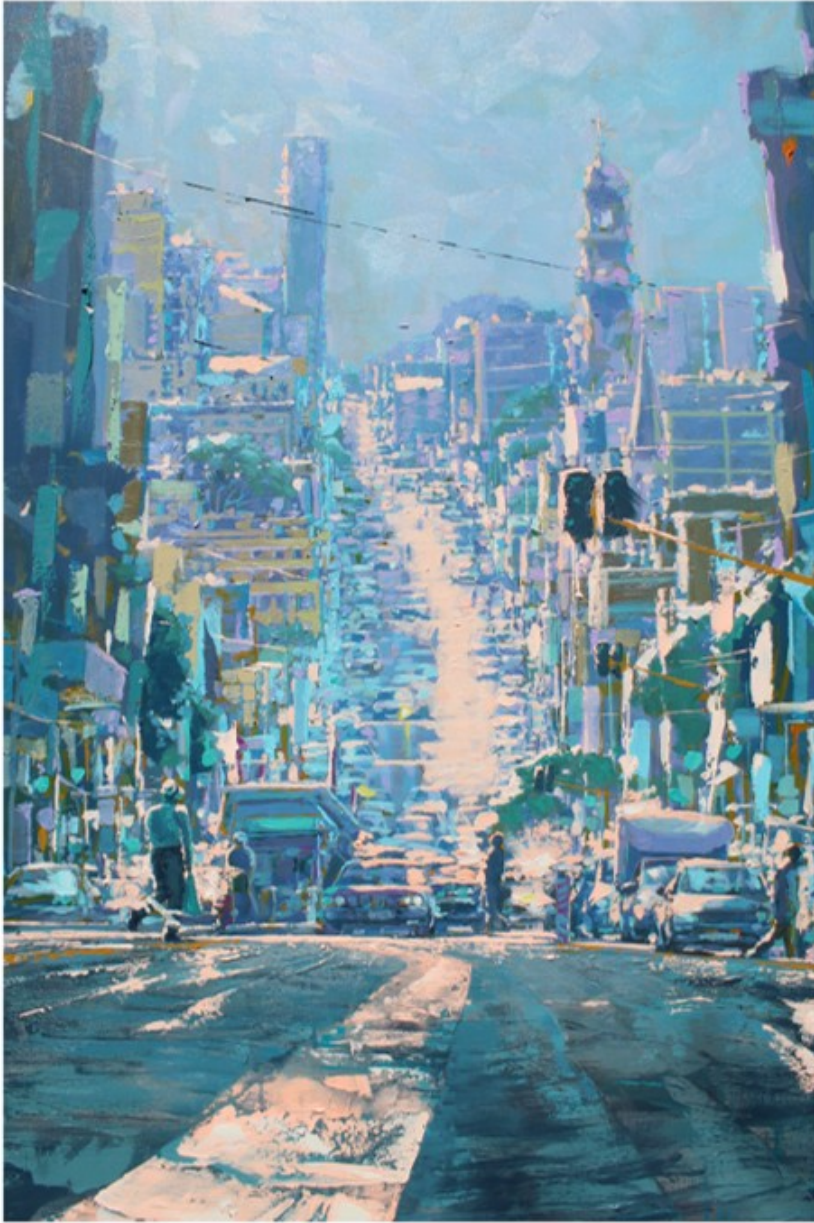

KNYSNA FINE ART

Thabang Lehobye, *Amphitheatre*
acrylic on canvas, 151 x 91 cm (59 3/8 x 35 3/4 in.)