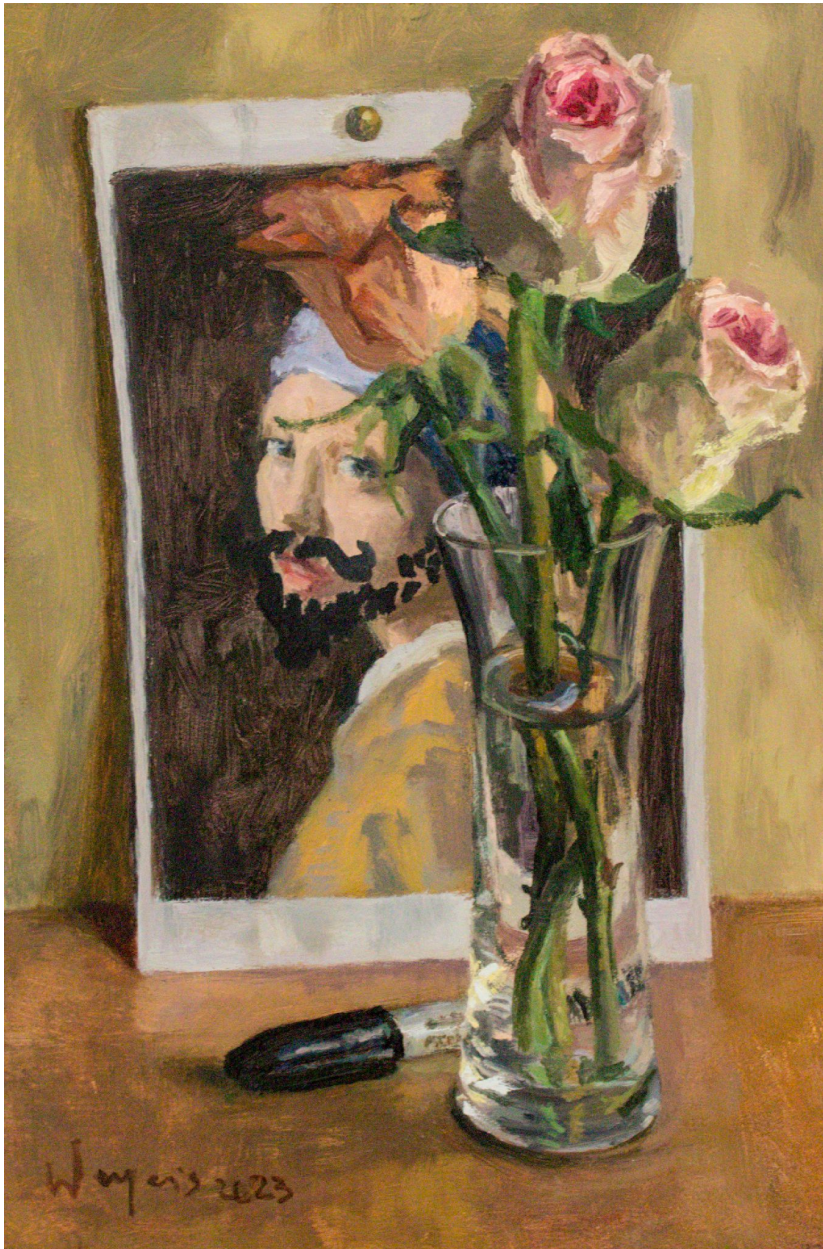

KNYSNA FINE ART

Weyers du Toit, *Girl With A Drawn On Beard*
oil on board, 30 x 20 cm (11 3/4 x 7 3/4 in.)