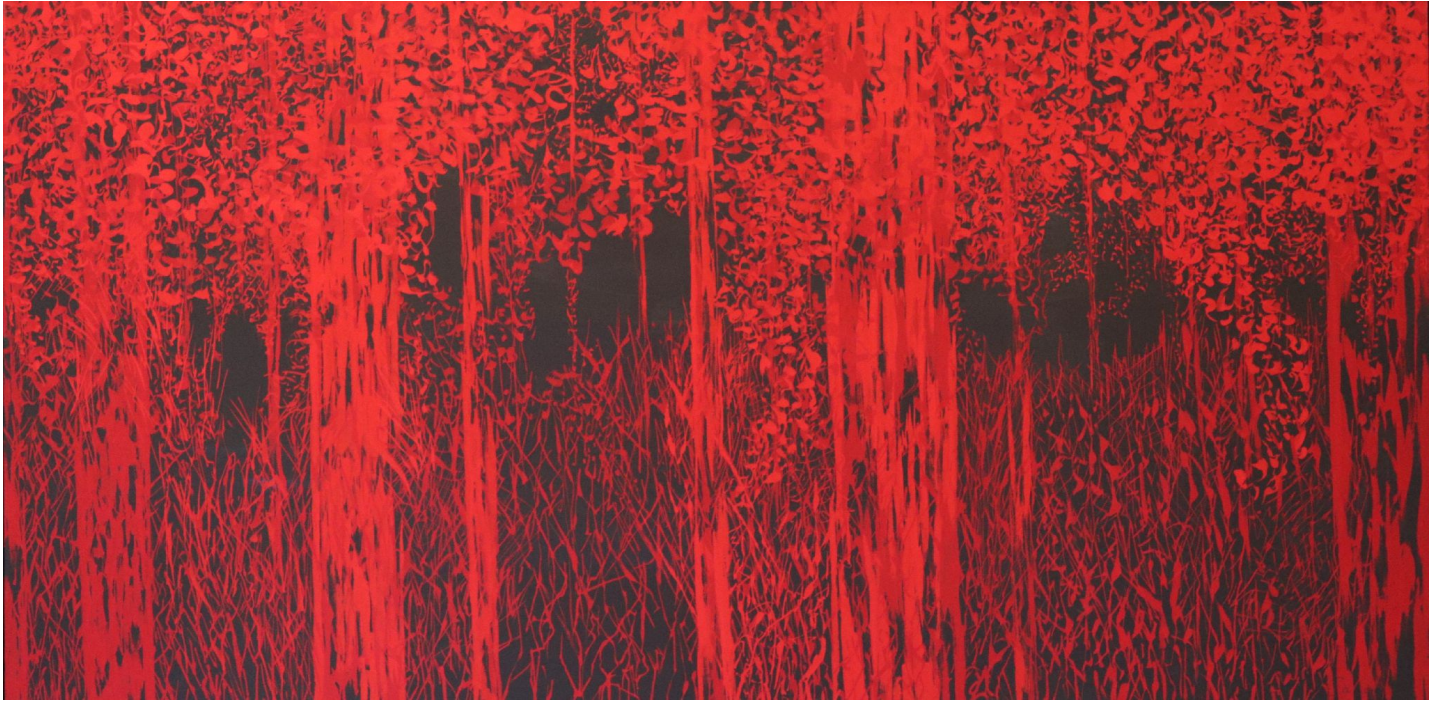

# KNYSNA FINE ART

---

Arabella Caccia, *Through*, 2018  
milkpaint on canvas, 39 1/4 x 78 5/8 in. (100 x 200 cm)  
GKAC9737