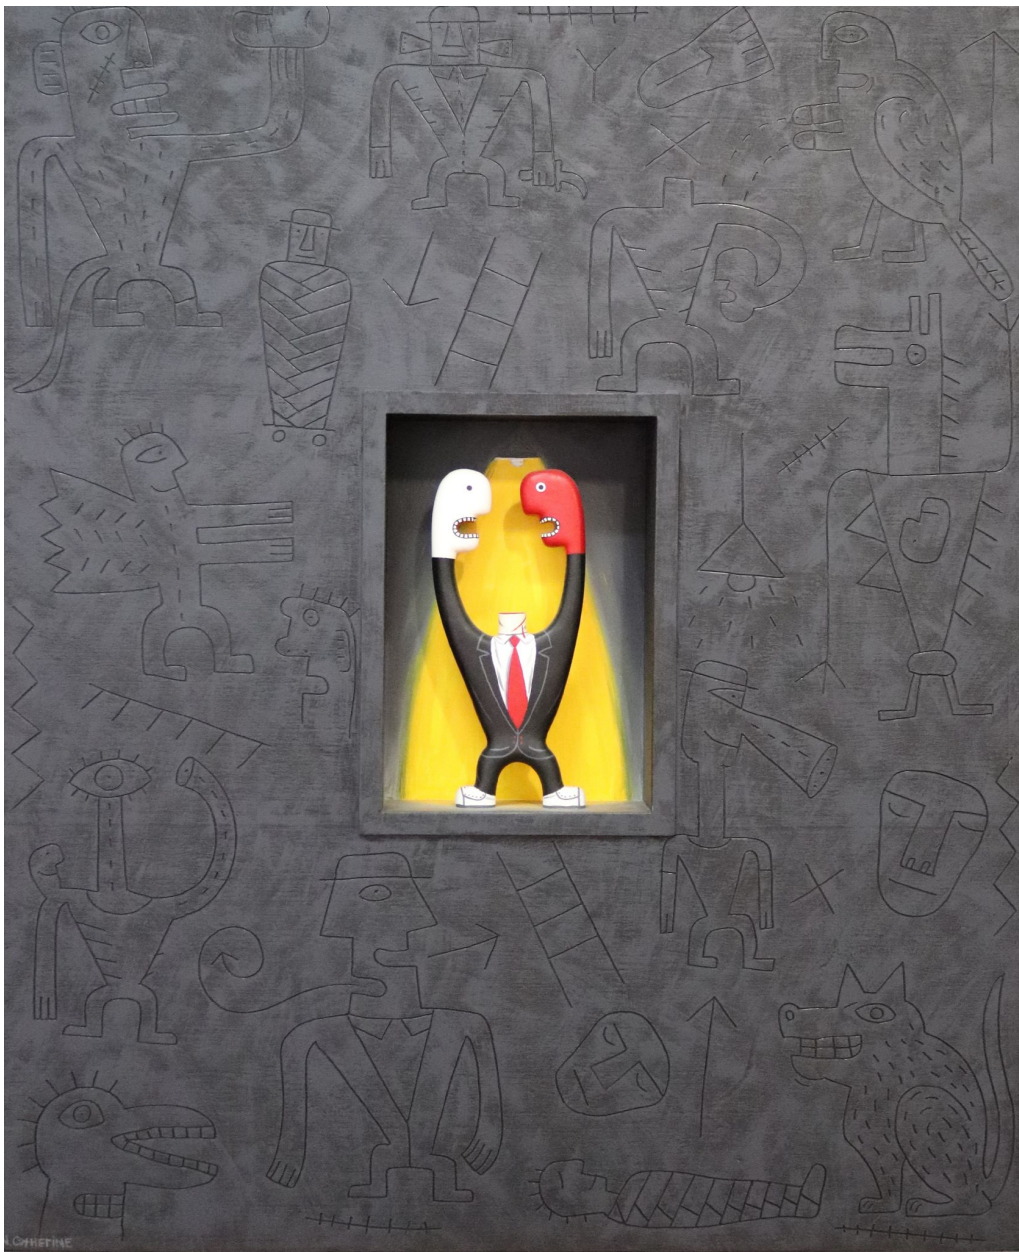

# KNYSNA FINE ART

---

Norman Catherine, *Yin & Yang*  
112 x 100 x 11 cm (44 x 39 1/4 x 4 1/4 in.)