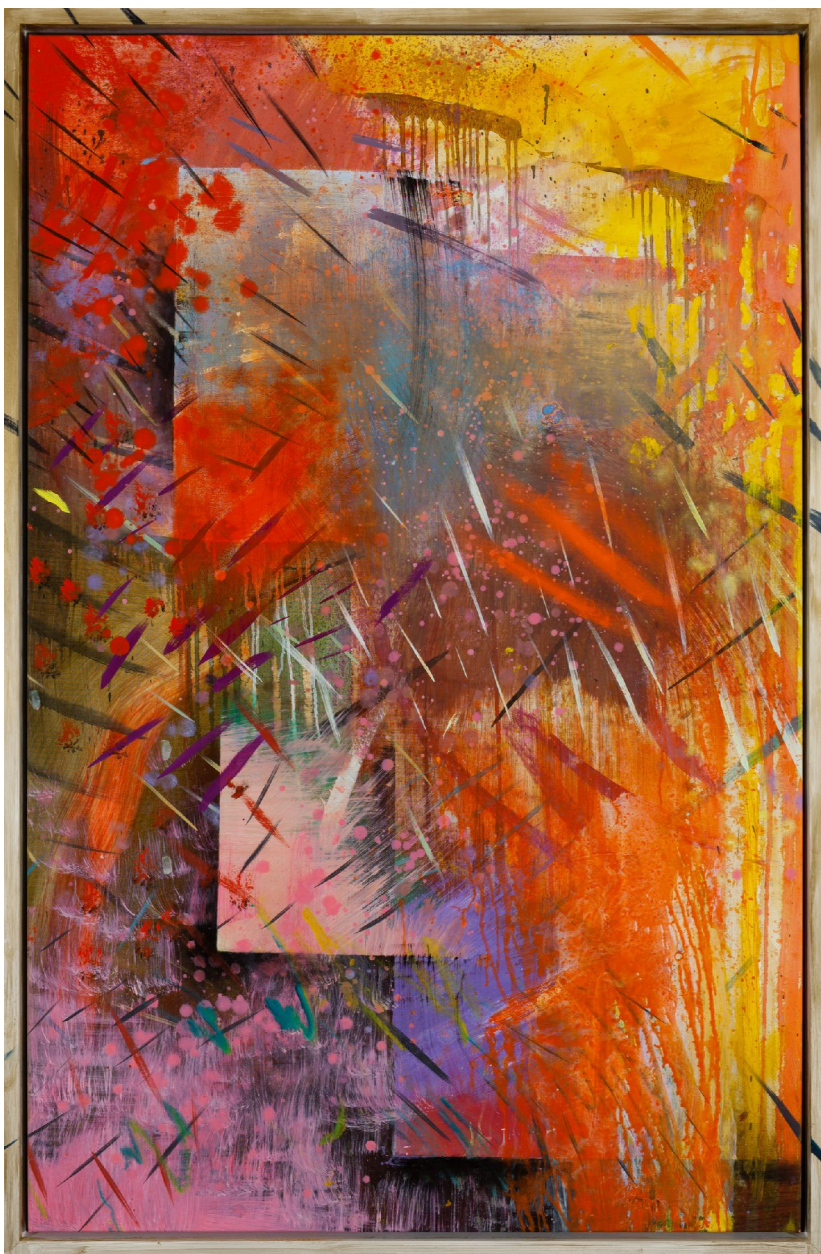

KNYSNA FINE ART

Matthew Hindley, *Rainbow of Chaos I (A)*
146 x 96 cm (57 3/8 x 37 3/4 in.)