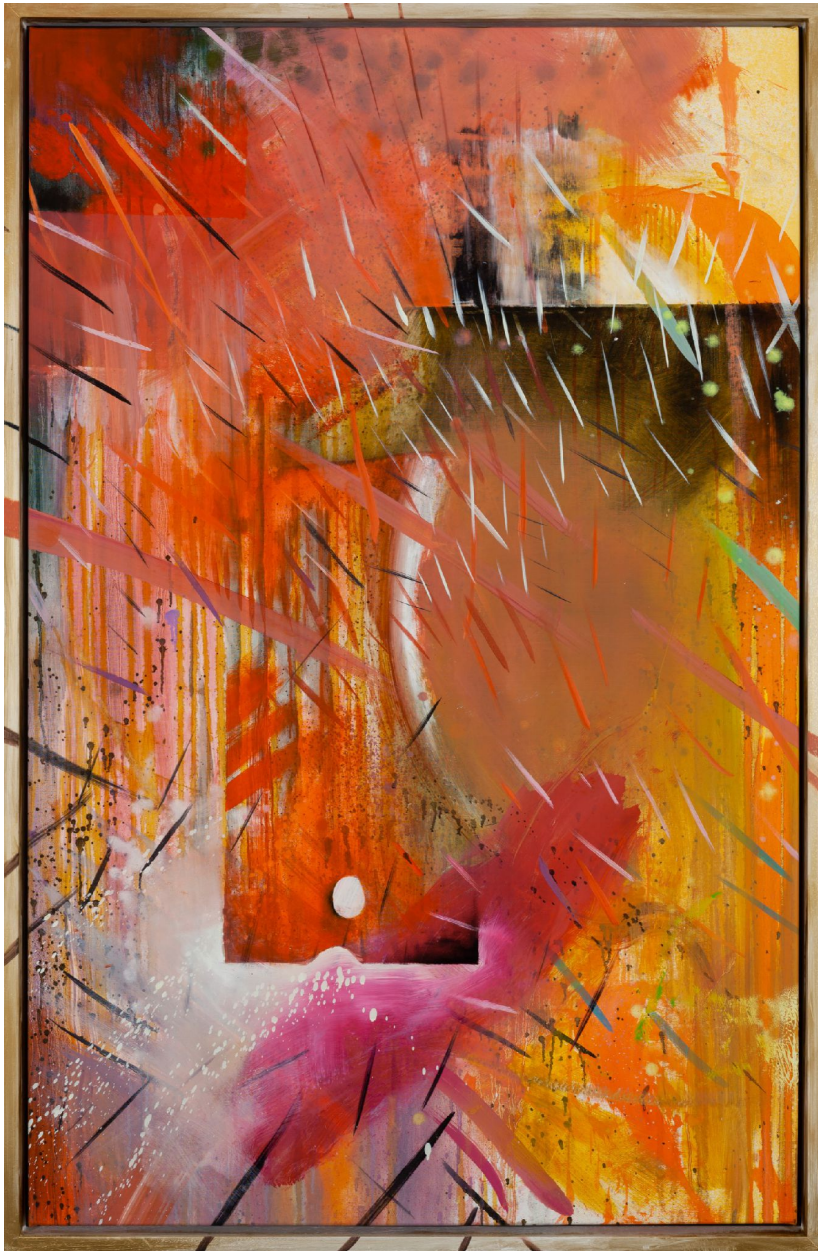

KNYSNA FINE ART

Matthew Hindley, *Rainbow of Chaos II (a)*
146 x 96 cm (57 3/8 x 37 3/4 in.)