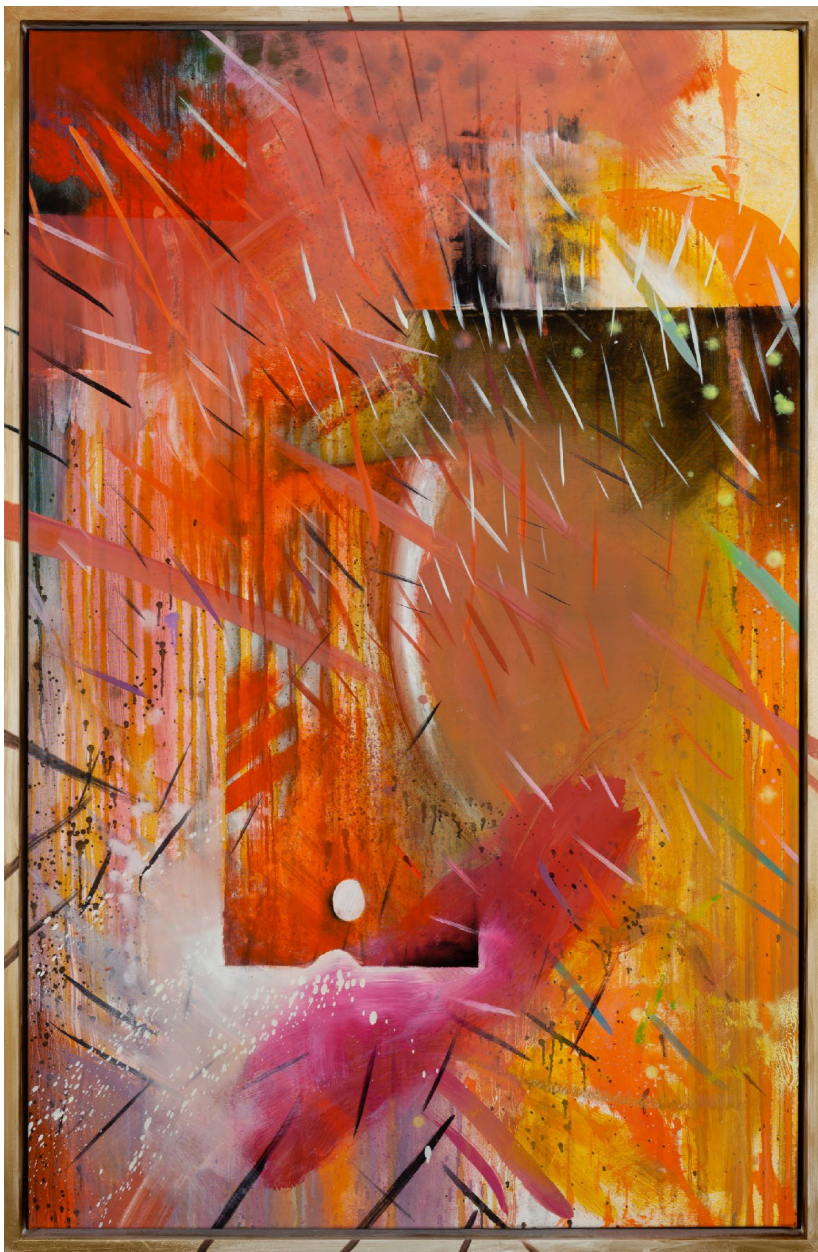

KNYSNA FINE ART

Matthew Hindley, *Rainbow of Chaos II (a)*
146 x 96 cm (57 3/8 x 37 3/4 in.)