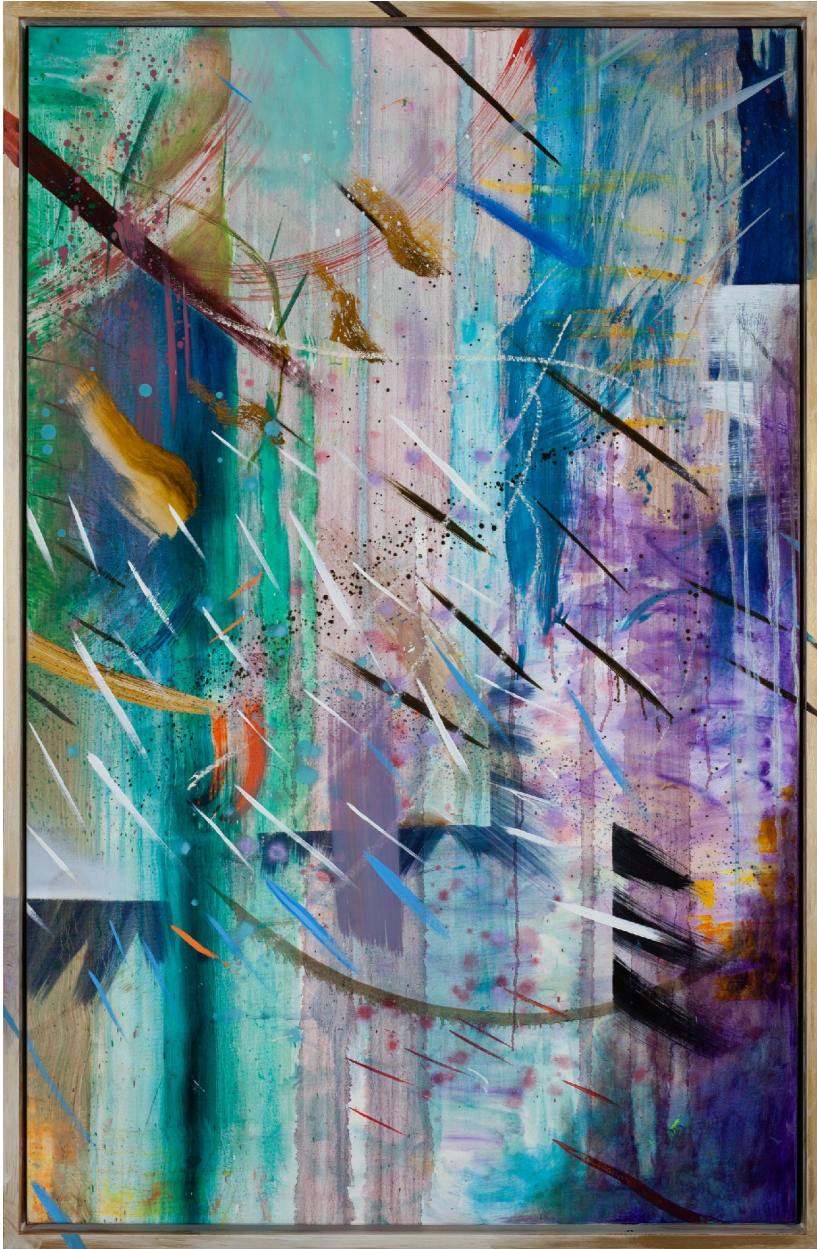

KNYSNA FINE ART

Matthew Hindley, *Rainbow of Chaos II (d)*
146 x 96 cm (57 3/8 x 37 3/4 in.)