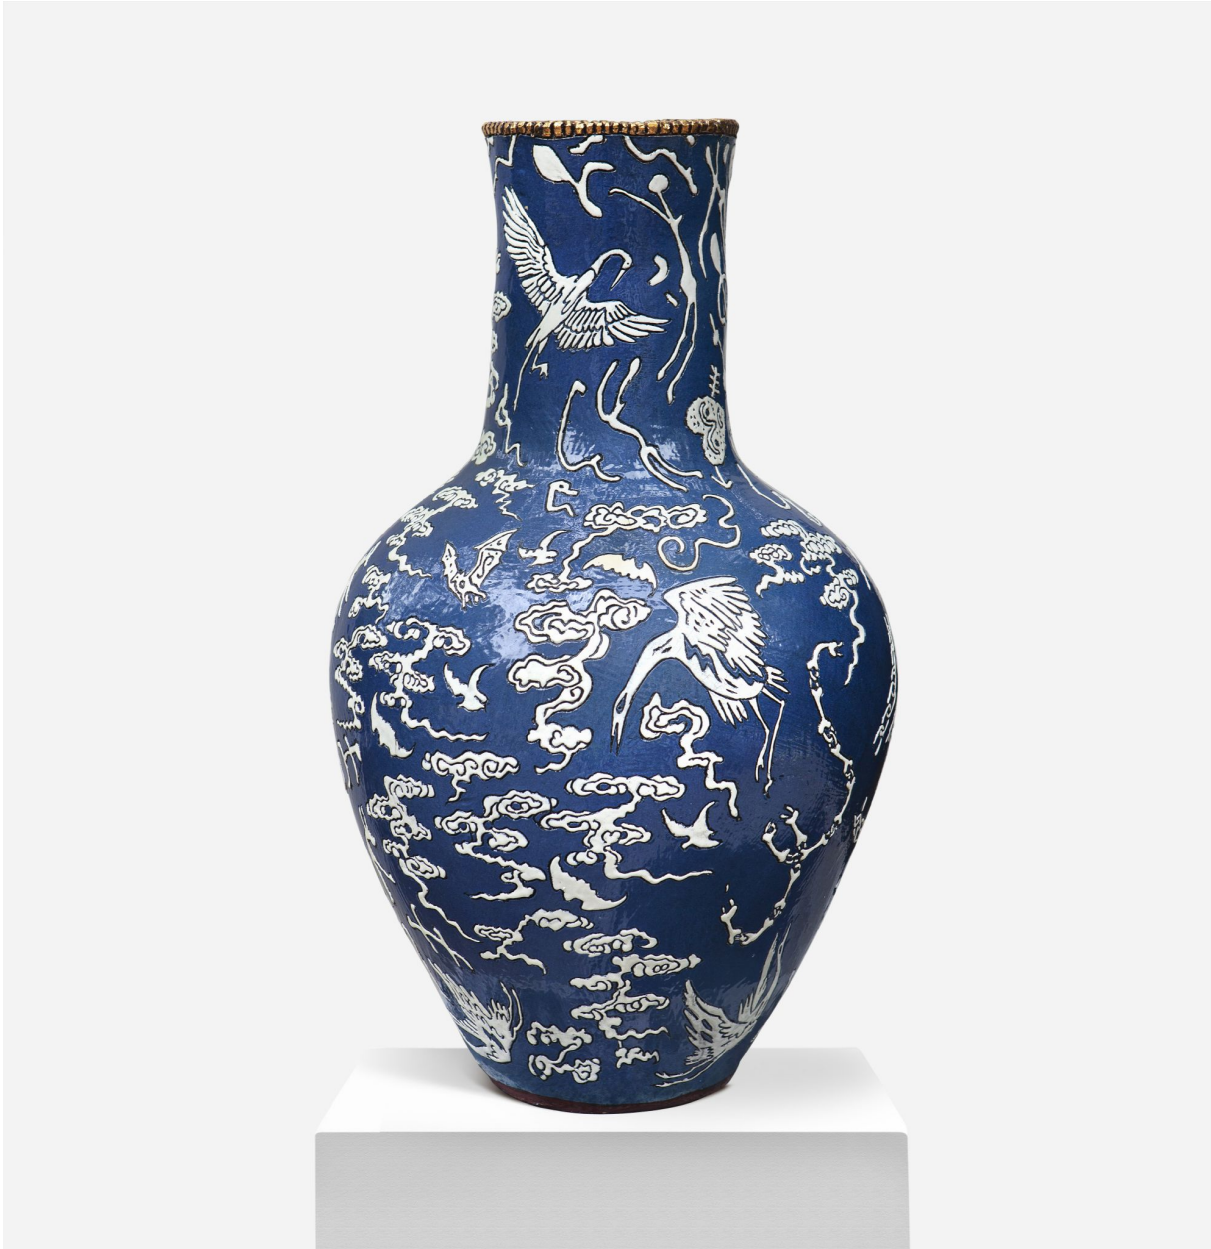

KNYSNA FINE ART

Lucinda Mudge, *Qianlong Inspired Vase in Blue and White*
ceramic with gold lustre, 64.5 cm (25 3/8 in.)