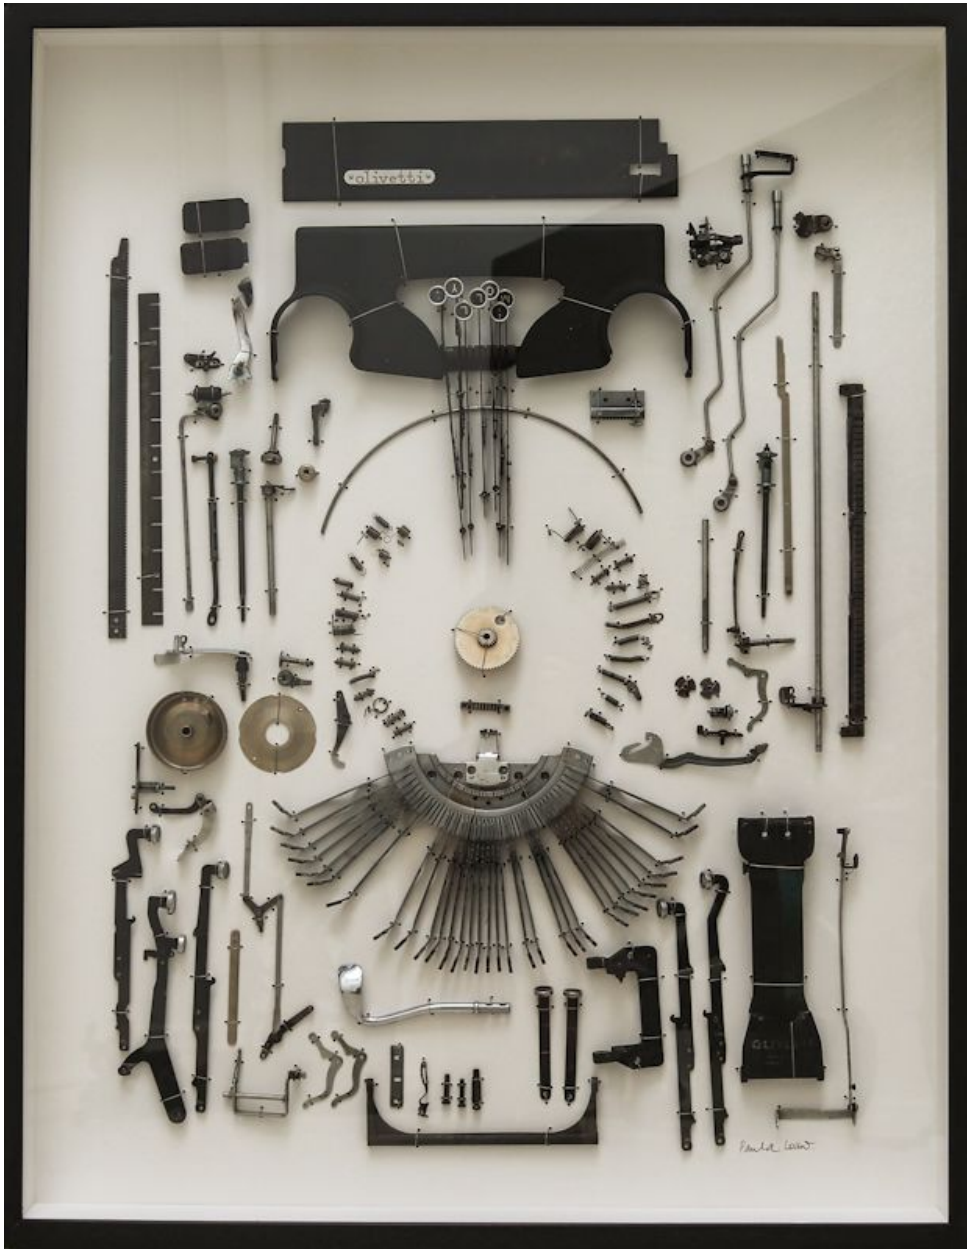

KNYSNA FINE ART

Paula Louw, *Molly's Typewriter I*
mixed media, 88 x 68 cm (34 5/8 x 26 3/4 in.)