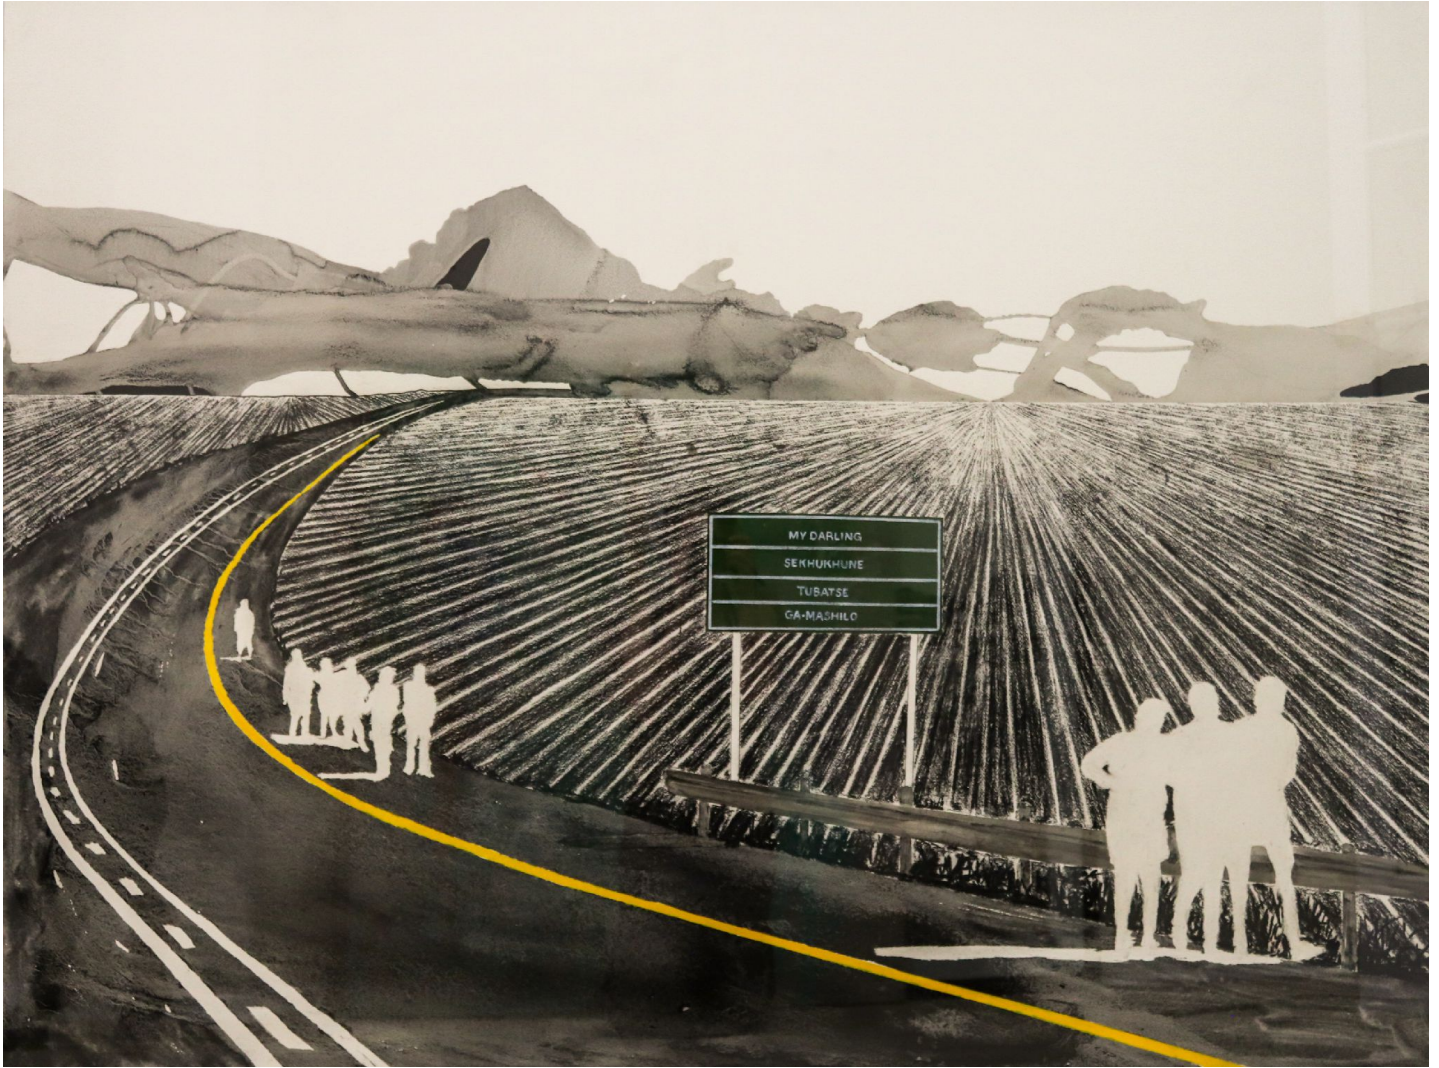

KNYSNA FINE ART

Setlamorago Mashilo, *Naga, mphe batho*
charcoal & acrylic on arches, 121 x 160 cm (47 5/8 x 63 in.)