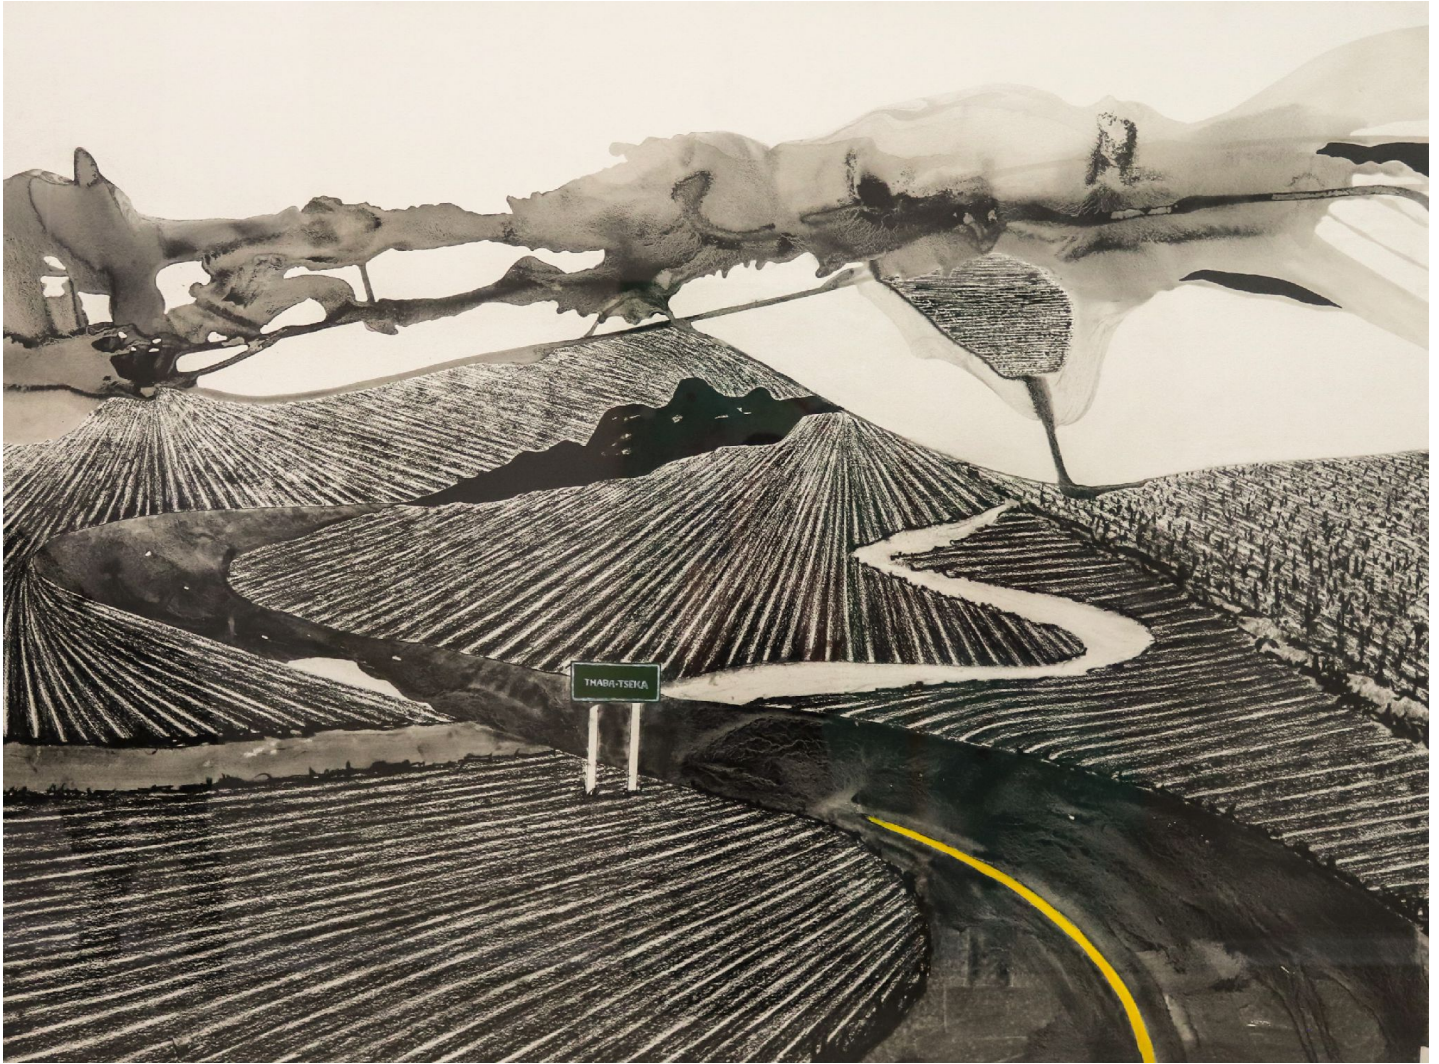

# KNYSNA FINE ART

---

Setlamorago Mashilo, *Thaba - tseka*  
charcoal & acrylic on arches, 116 x 155 cm (45 5/8 x 61 in.)