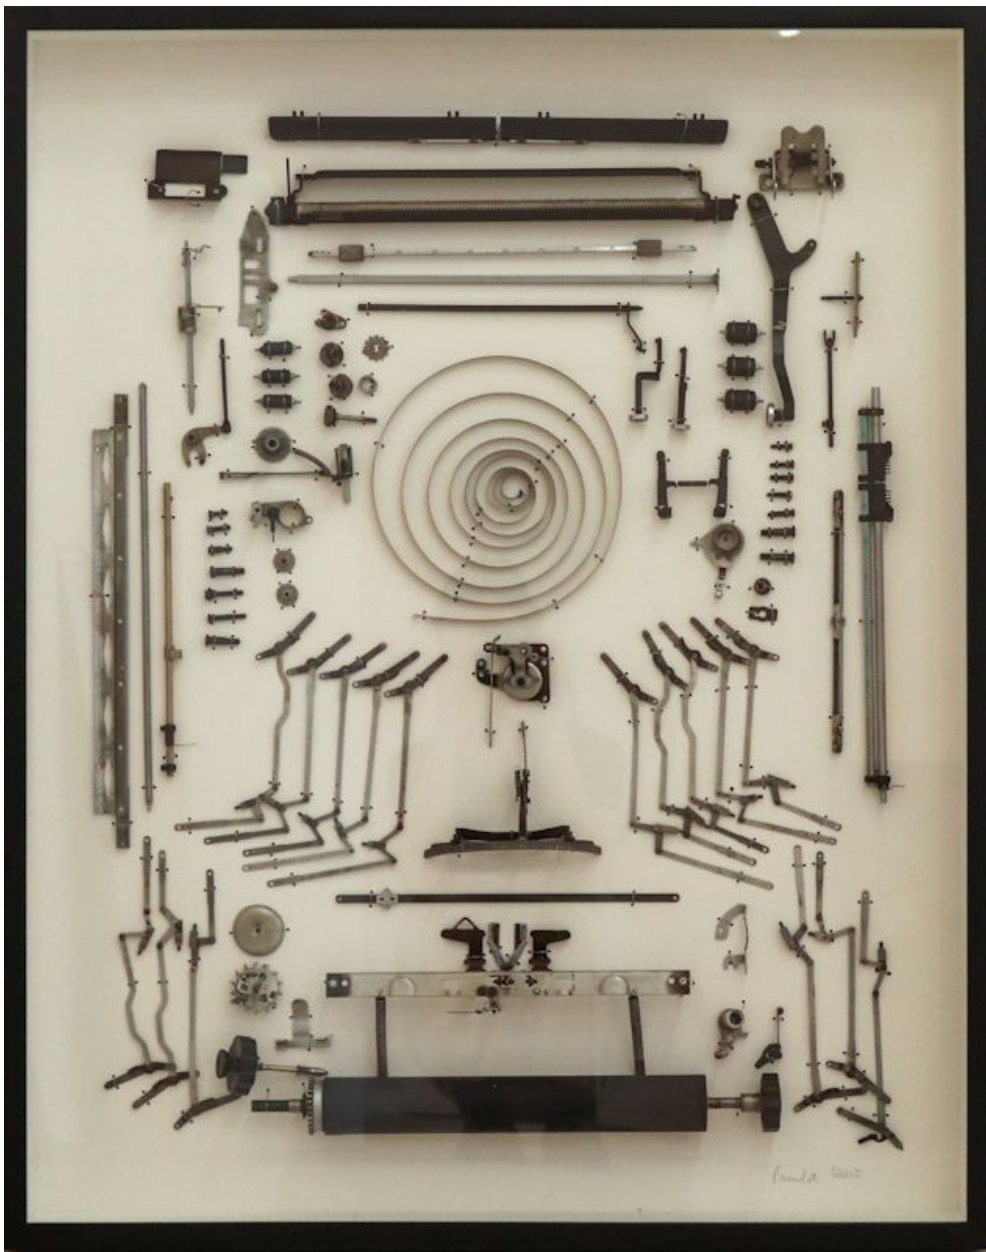

KNYSNA FINE ART

Paula Louw, *Molly's Typewriter II*
mixed media, 88 x 68 cm (34 5/8 x 26 3/4 in.)