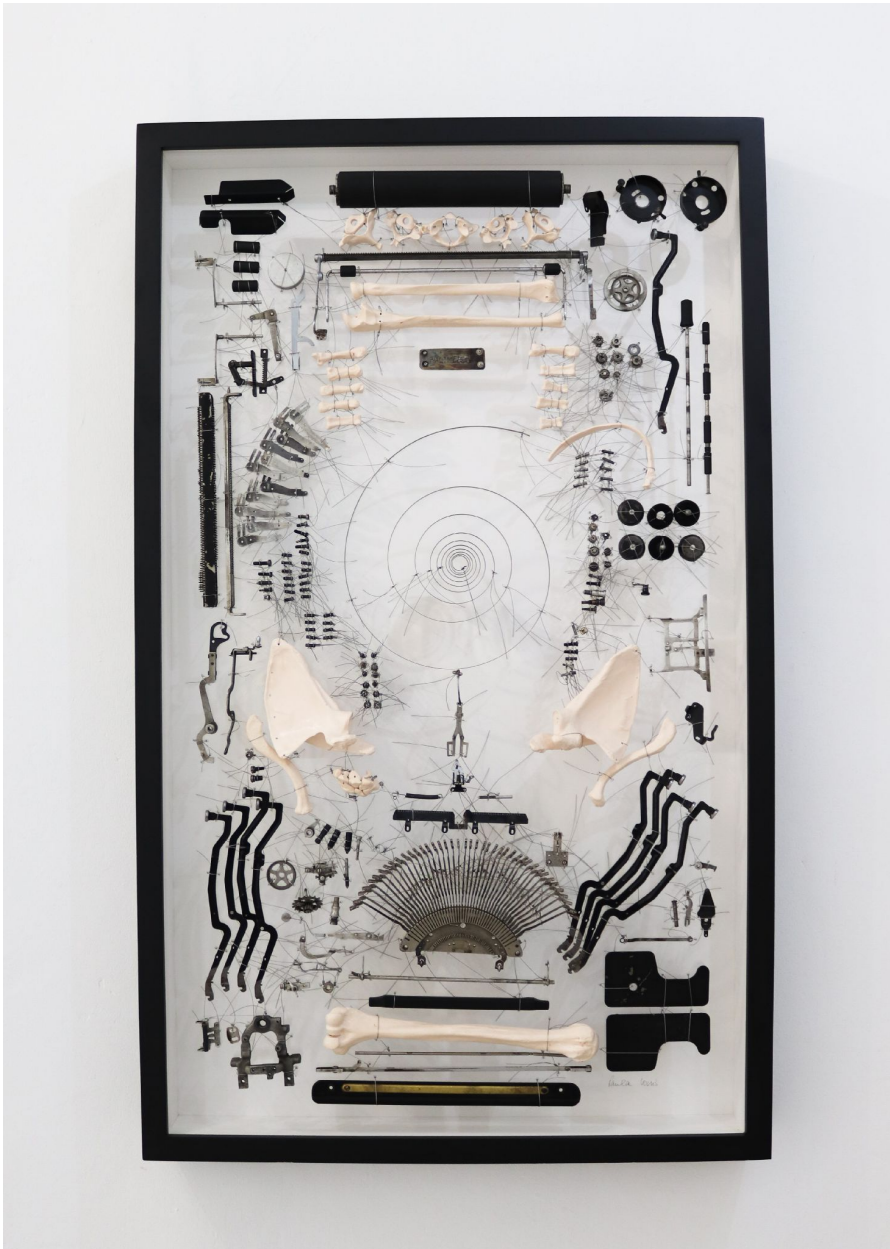

KNYSNA FINE ART

Paula Louw, *Palimpsest*
deconstructed typewriter, artificial bone on Perspex, 129 x
78 cm (50 3/4 x 30 5/8 in.)