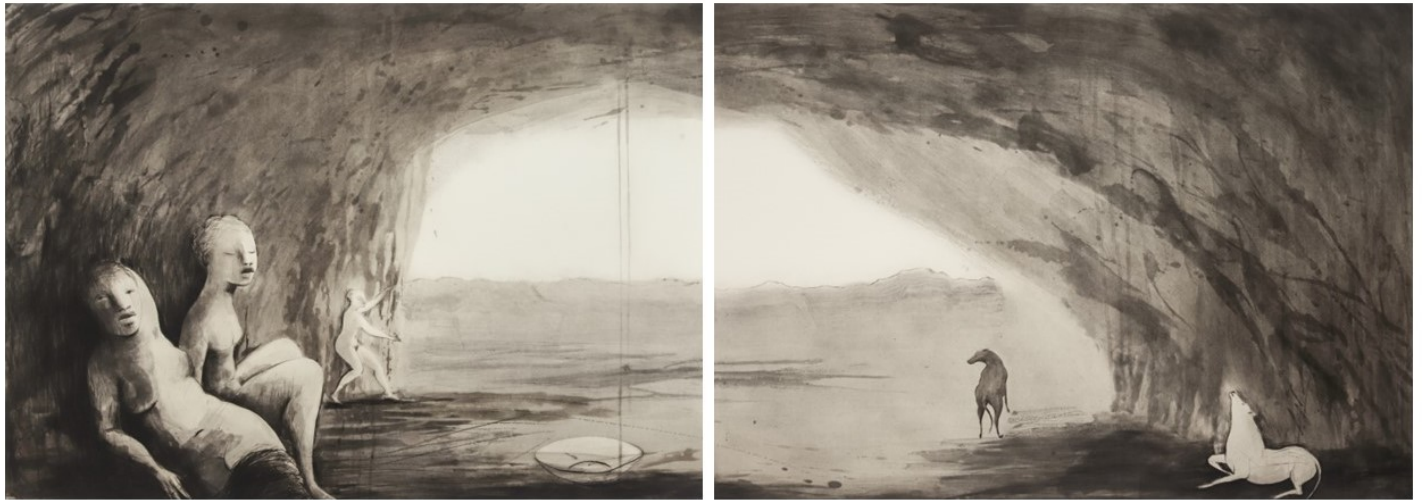

# KNYSNA FINE ART

---

Deborah Bell, *She Wolf*  
etching ed.3/8, 80 x 222 cm (31 3/8 x 87 3/8 in.)