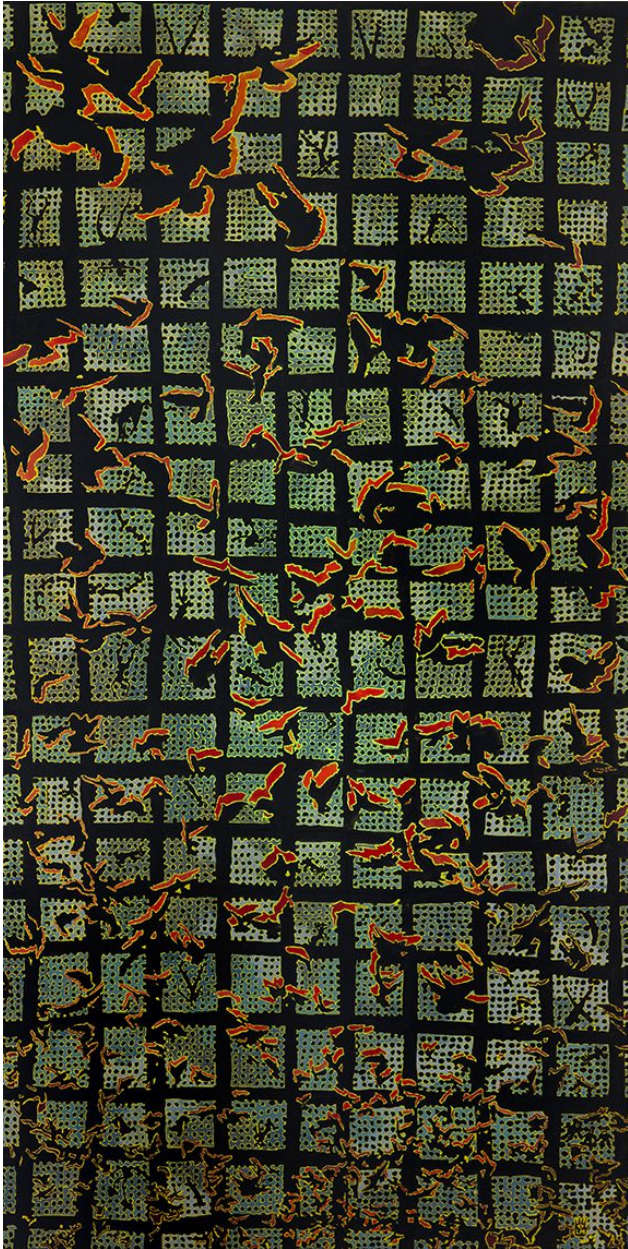

# KNYSNA FINE ART

---

Lucinda Mudge, *OK - Escape reality, mark the sky in this extended dance!*  
acrylic on canvas, 180 x 90 cm (70 3/4 x 35 3/8 in.)