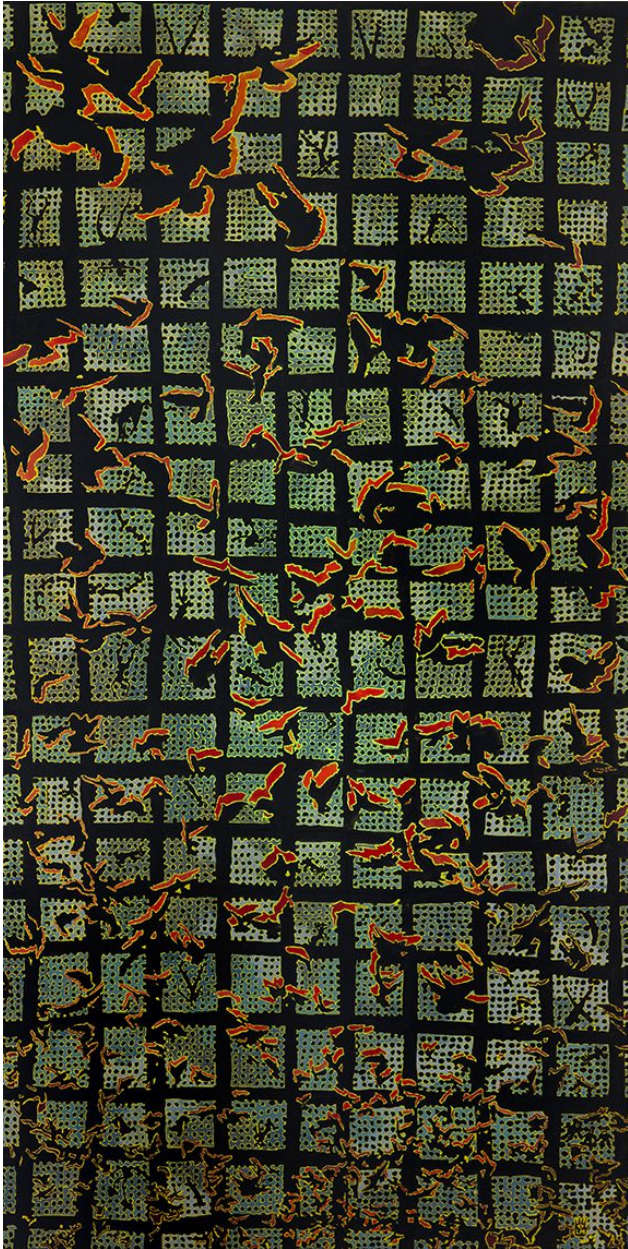

KNYSNA FINE ART

Lucinda Mudge, *OK - Escape reality, mark the sky in this extended dance!*
acrylic on canvas, 180 x 90 cm (70 3/4 x 35 3/8 in.)