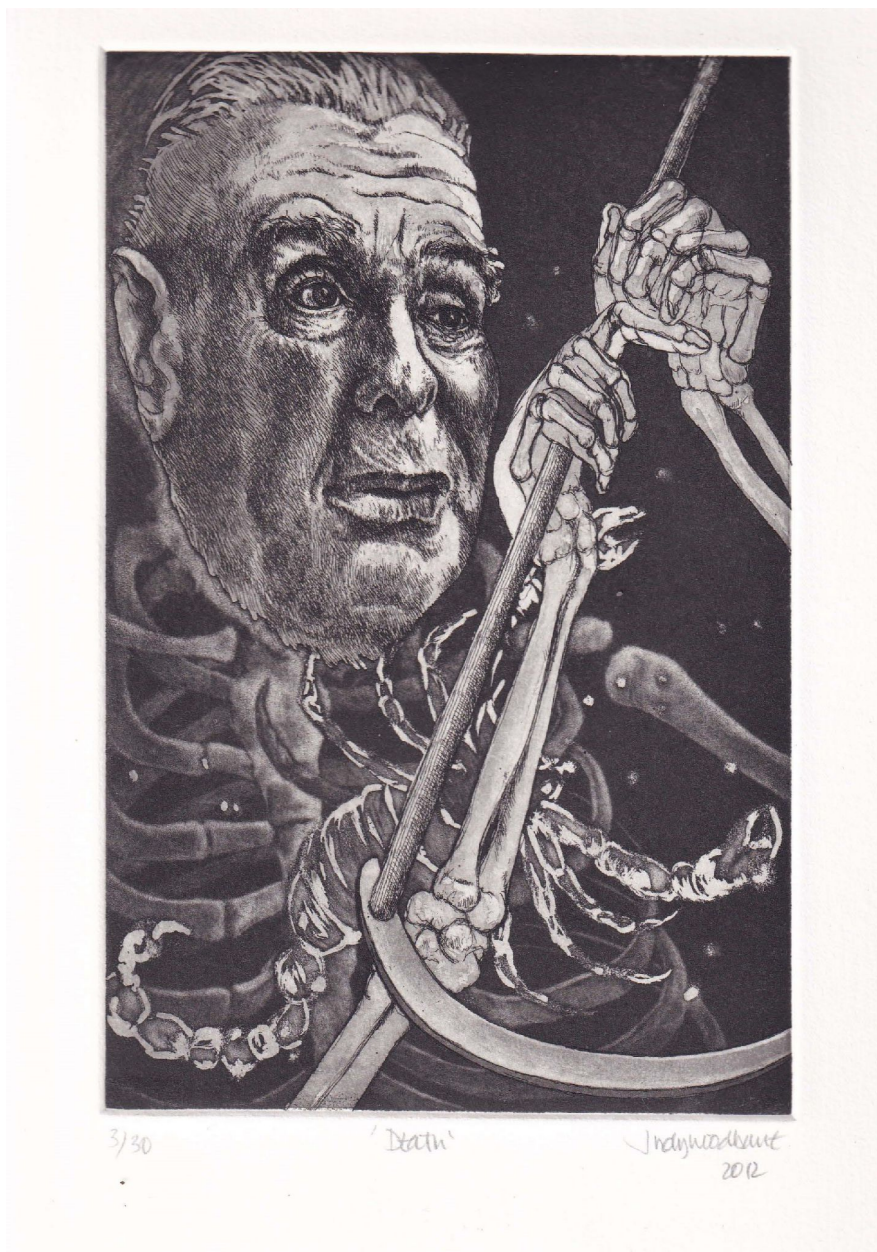

KNYSNA FINE ART

Judy Woodborne, *Death*
etching, 19.5 x 12.5 cm (7 5/8 x 4 7/8 in.)