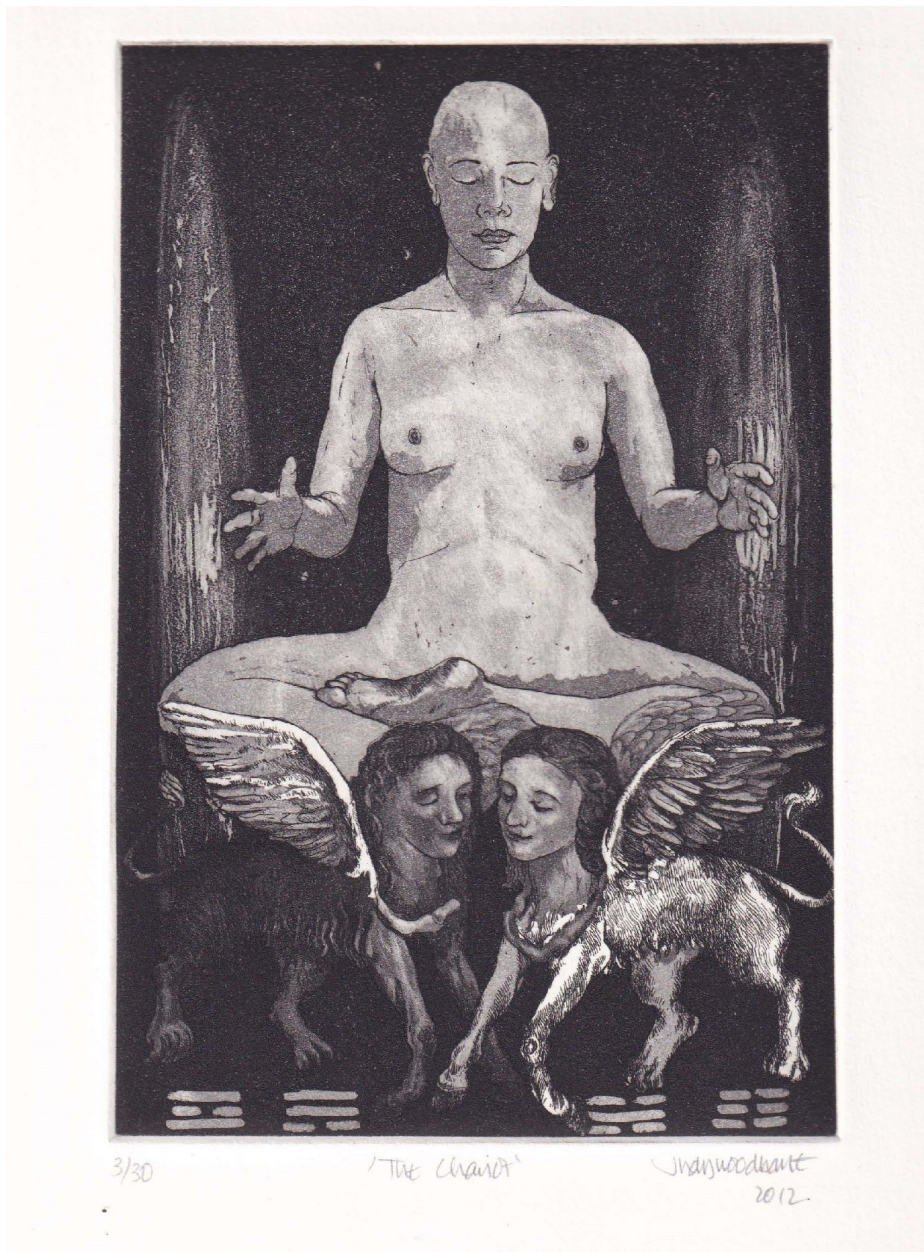

KNYSNA FINE ART

Judy Woodborne, *The Chariot*
etching, 19.5 x 12.5 cm (7 5/8 x 4 7/8 in.)