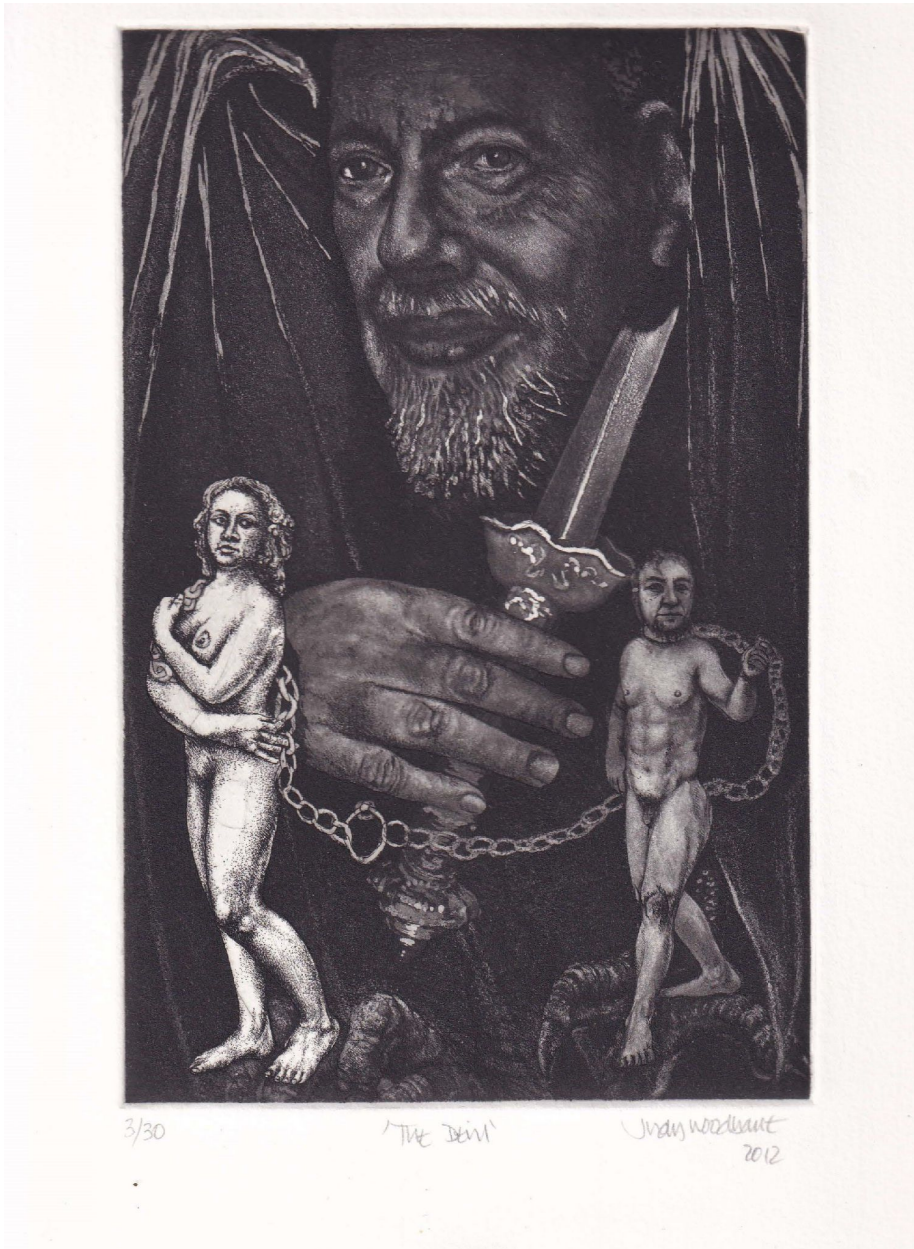

KNYSNA FINE ART

Judy Woodborne, *The Devil*
etching, 19.5 x 12.5 cm (7 5/8 x 4 7/8 in.)