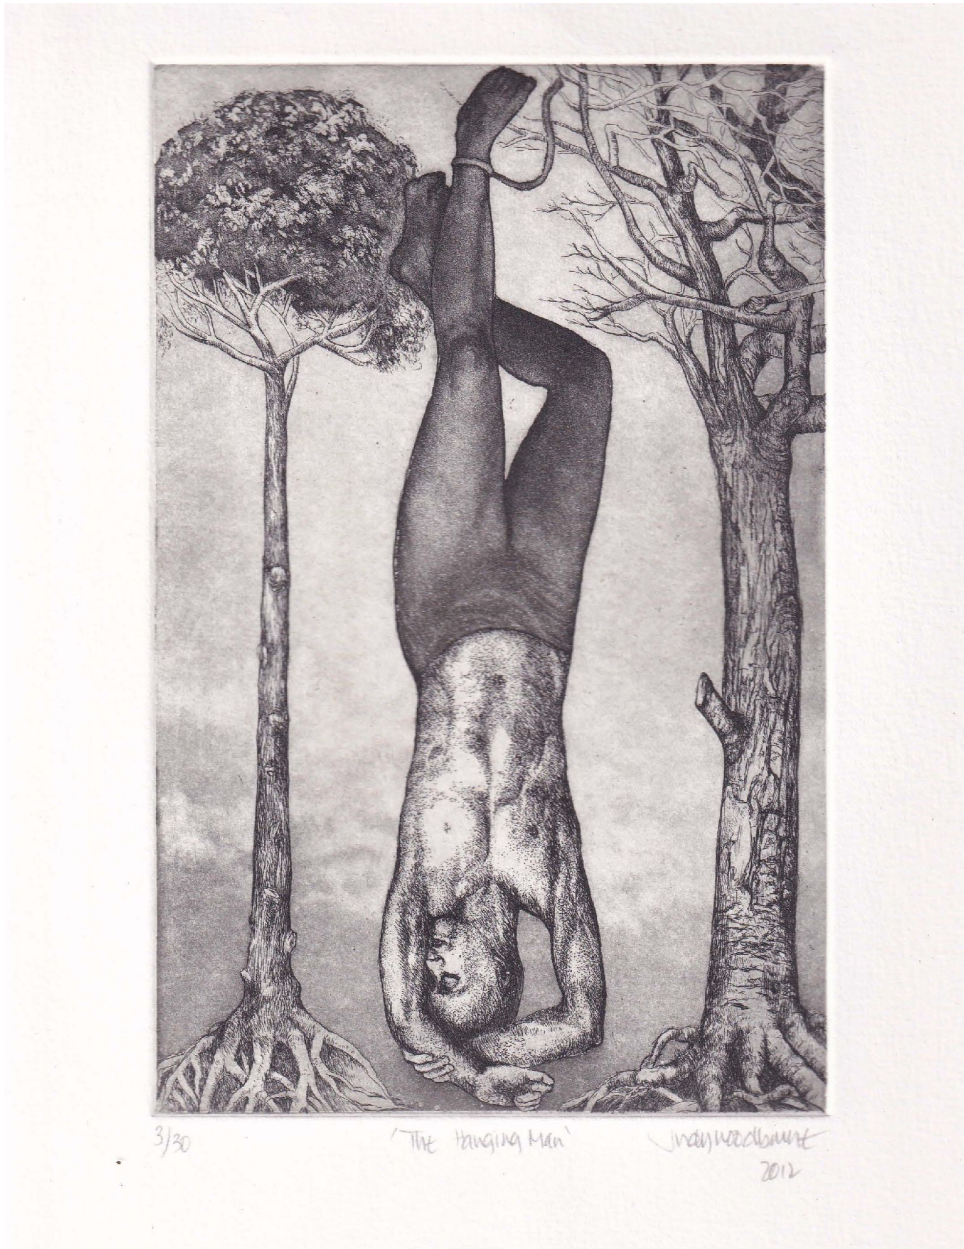

KNYSNA FINE ART

Judy Woodborne, *The Hanging Man*
etching, 19.5 x 12.5 cm (7 5/8 x 4 7/8 in.)