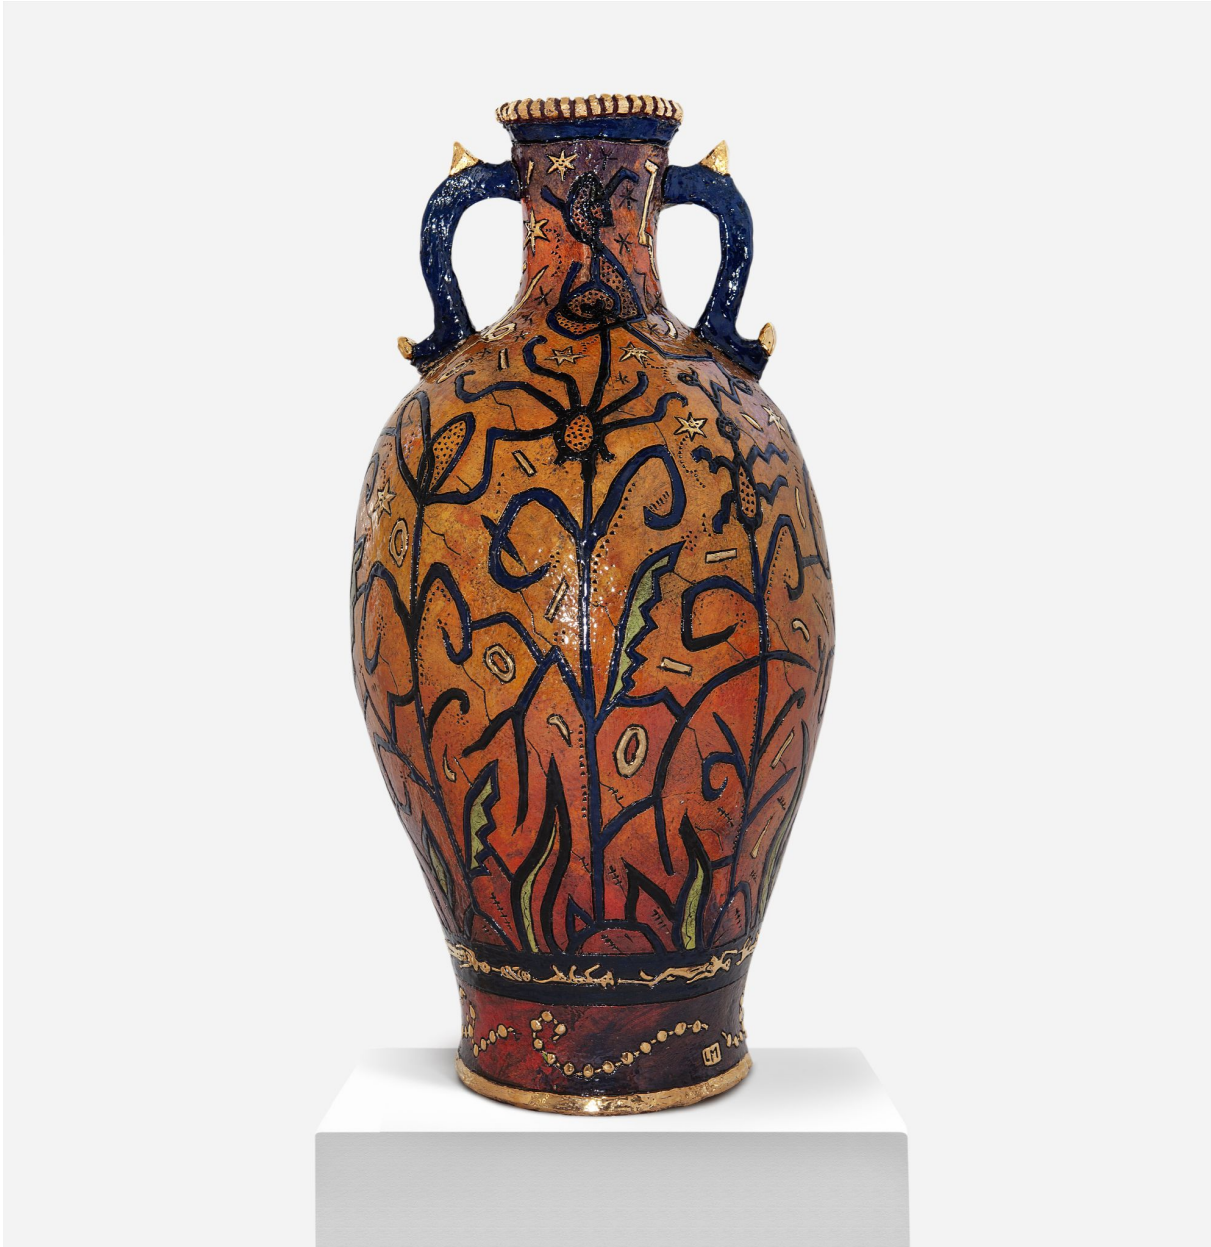

KNYSNA FINE ART

Lucinda Mudge, *Help I'm Stuck In The Never Ending Circle Of Life*
ceramic and gold lustre, 74 cm (29 1/8 in.)