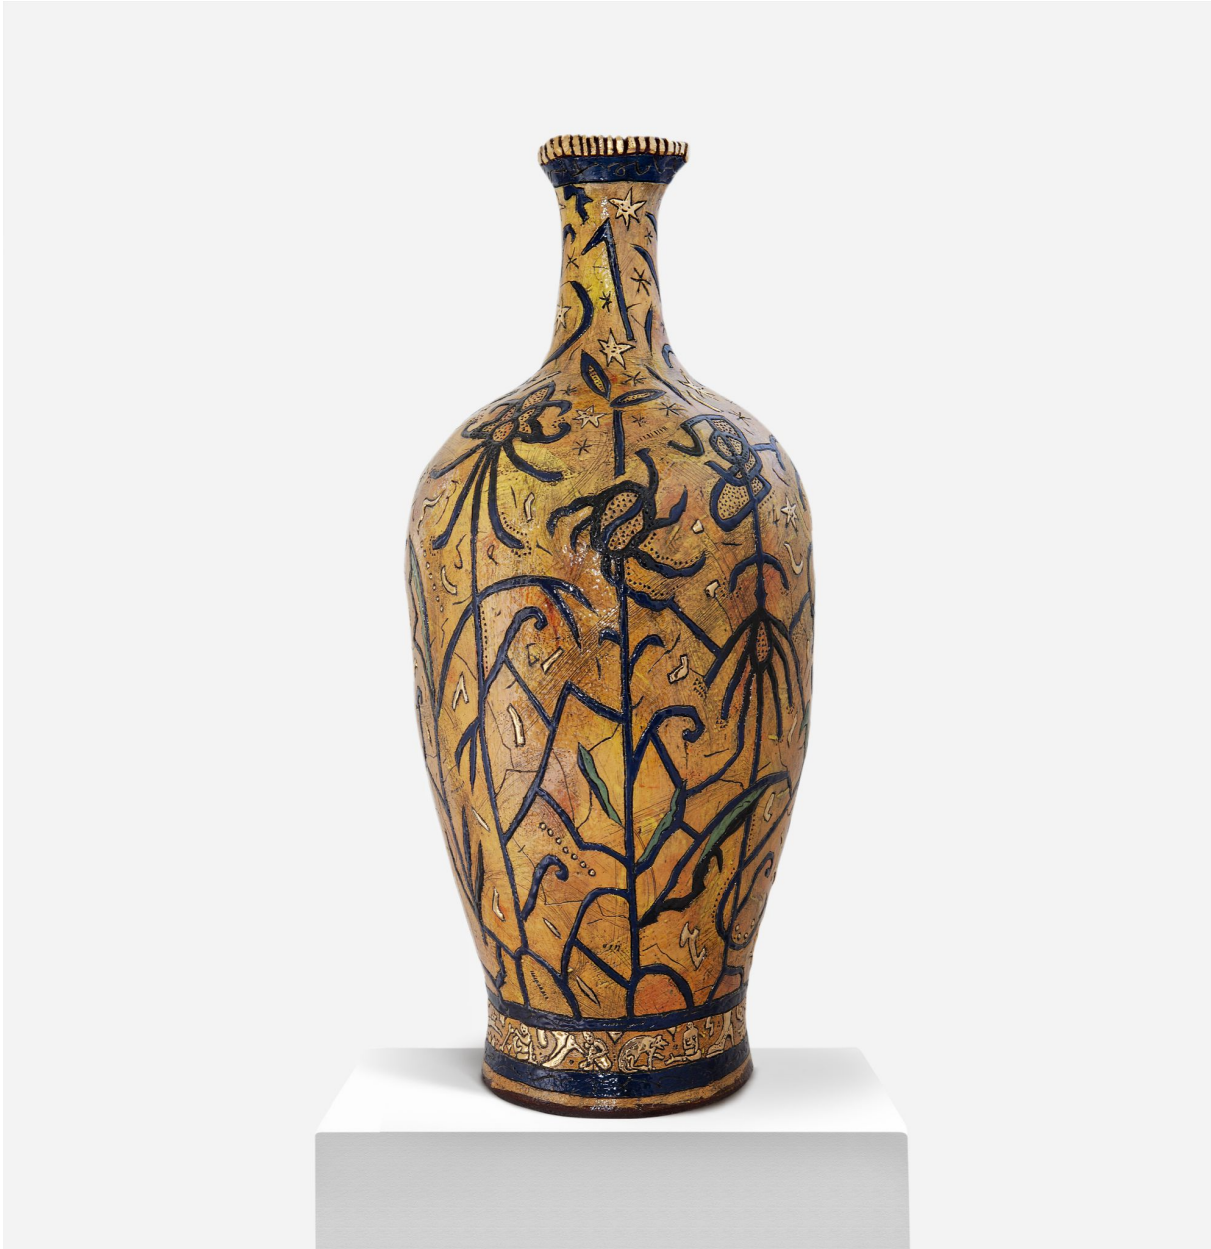

KNYSNA FINE ART

Lucinda Mudge, *Help I'm Stuck In The Never Ending Circle Of Life II*
ceramic and gold lustre, 71 cm (27 7/8 in.)